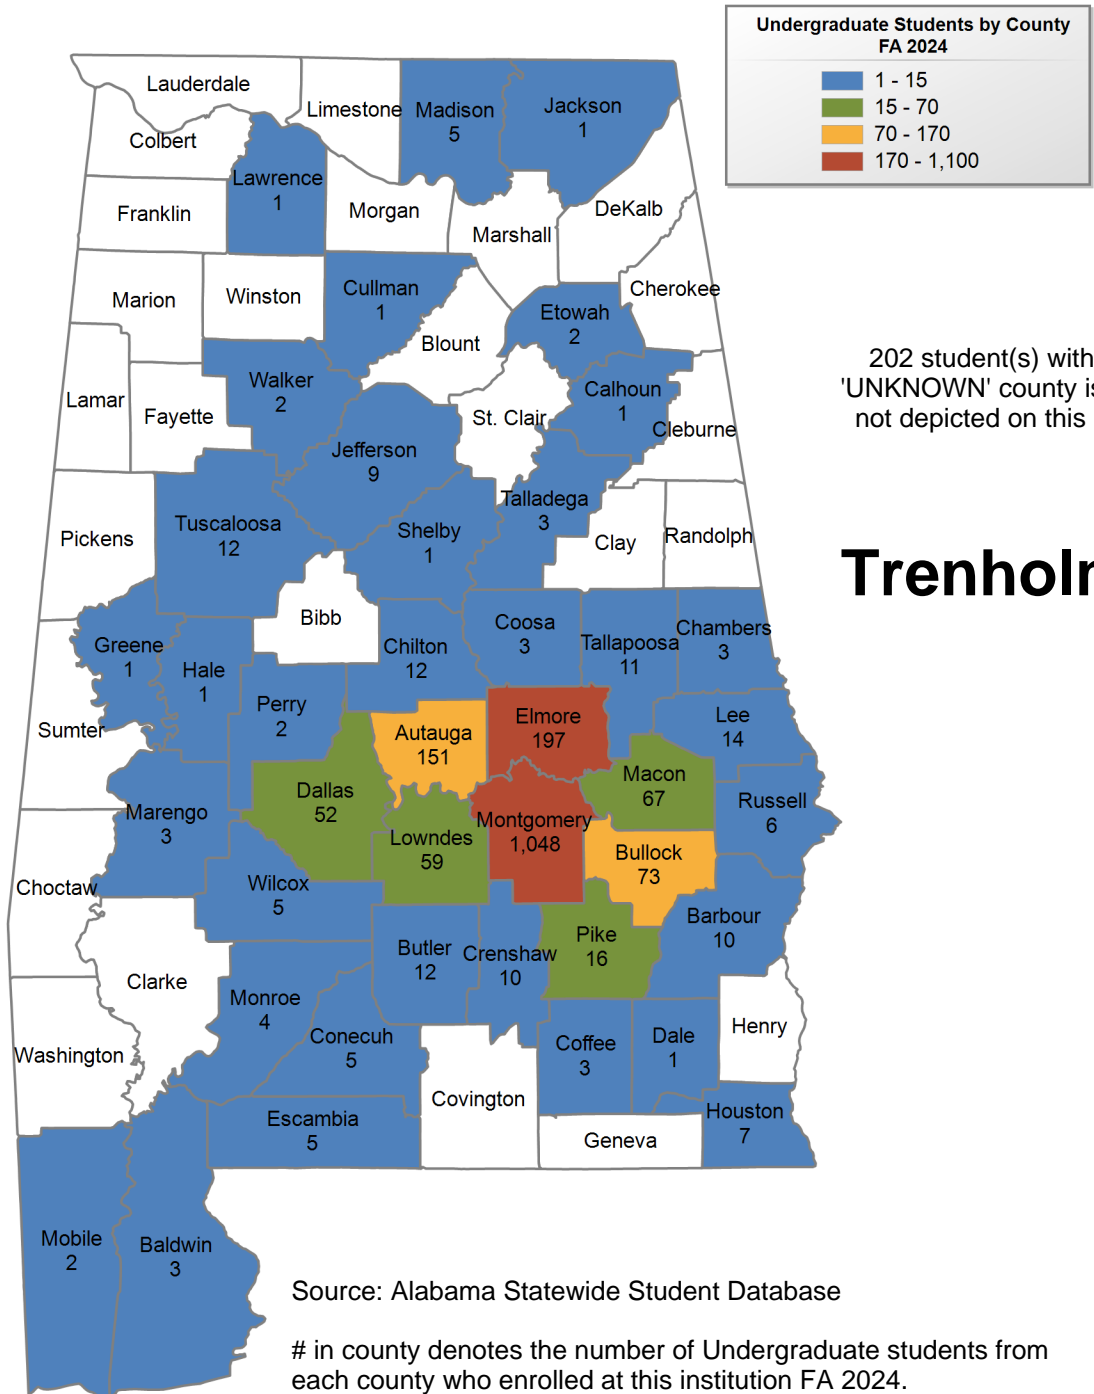

202 student(s) with an 'UNKNOWN' county is(are) not depicted on this map.

Trenholm State Community College

UNDERGRADUATE ENROLLMENT ONLY

UNDERGRADUATE STUDENTS

Total: 2,046
From Alabama: 2,026

Source: Alabama Statewide Student Database

in county denotes the number of Undergraduate students from each county who enrolled at this institution FA 2024.