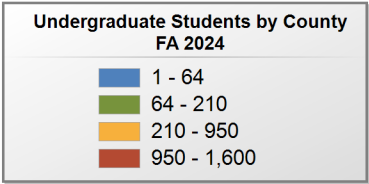

UNDERGRADUATE ENROLLMENT ONLY

UNDERGRADUATE STUDENTS

Total: 3,208
From Alabama: 3,167

Source: Alabama Statewide Student Database

in county denotes the number of Undergraduate students from each county who enrolled at this institution FA 2024.