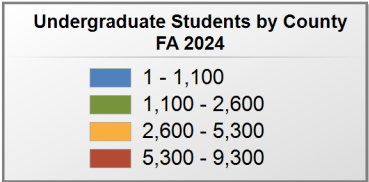

5,503 student(s) with an 'UNKNOWN' county is(are) not depicted on this map.

ALL ALABAMA PUBLIC 2-YEAR INSTITUTIONS

UNDERGRADUATE ENROLLMENT ONLY

UNDERGRADUATE STUDENTS

Total: 89,446
From Alabama: 85,844

Source: Alabama Statewide Student Database

in county denotes the number of Undergraduate students from each county who enrolled at Alabama public two-year institutions FA 2024.