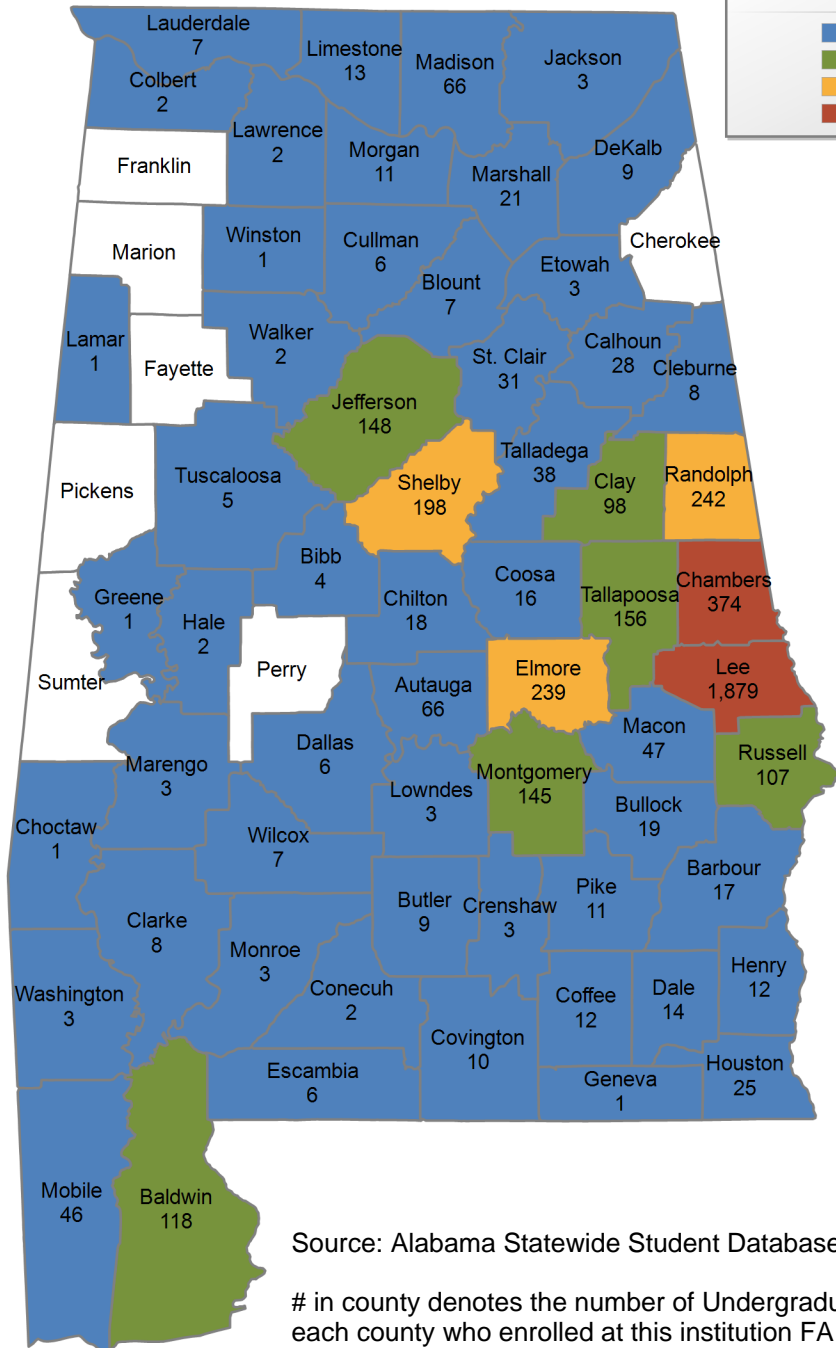

UNDERGRADUATE ENROLLMENT ONLY

UNDERGRADUATE STUDENTS

Total: 2,917
From Alabama: 2,709

Source: Alabama Statewide Student Database

in county denotes the number of Undergraduate students from each county who enrolled at this institution FA 2024.