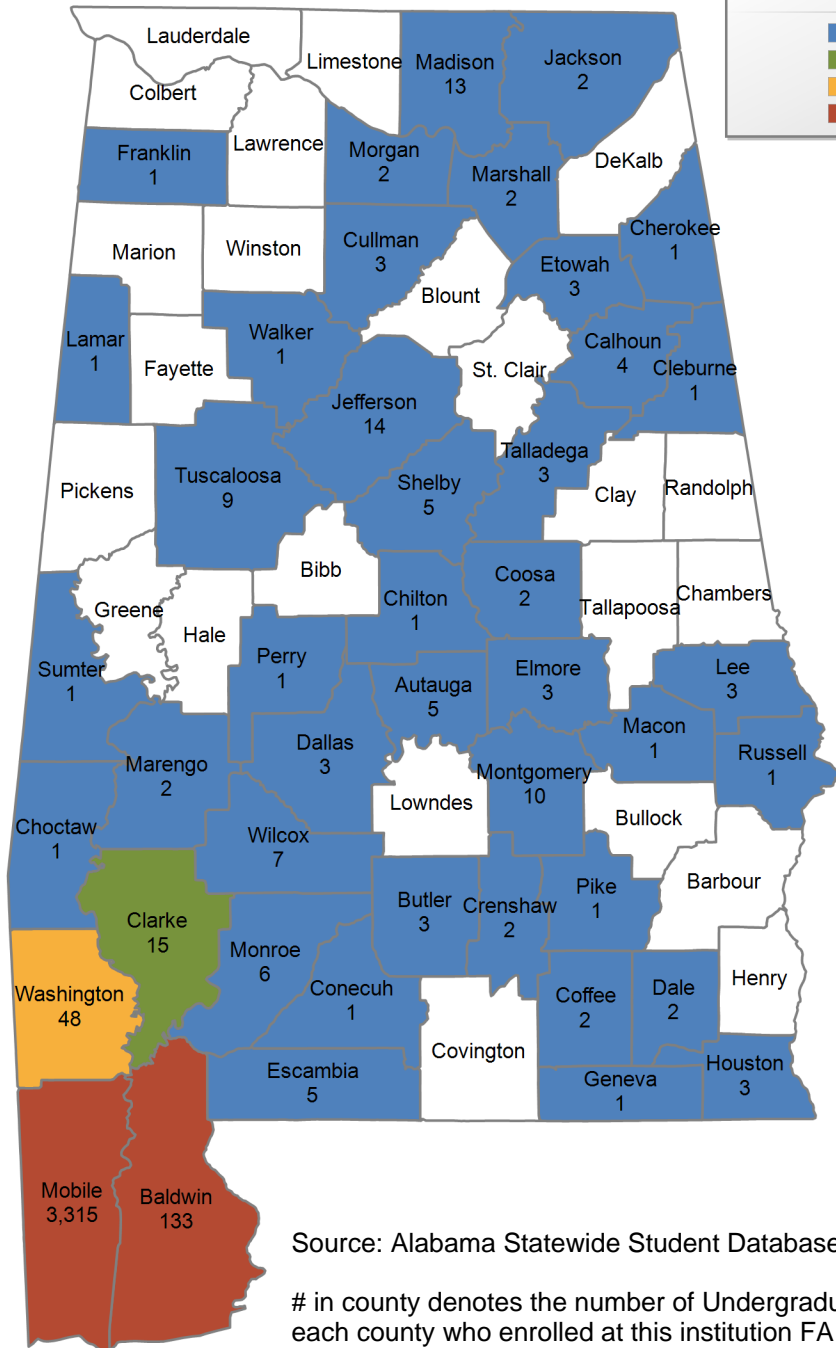

in county denotes the number of Undergraduate students from each county who enrolled at this institution FA 2024.

262 student(s) with an 'UNKNOWN' county is(are) not depicted on this map.

Bishop State Community College