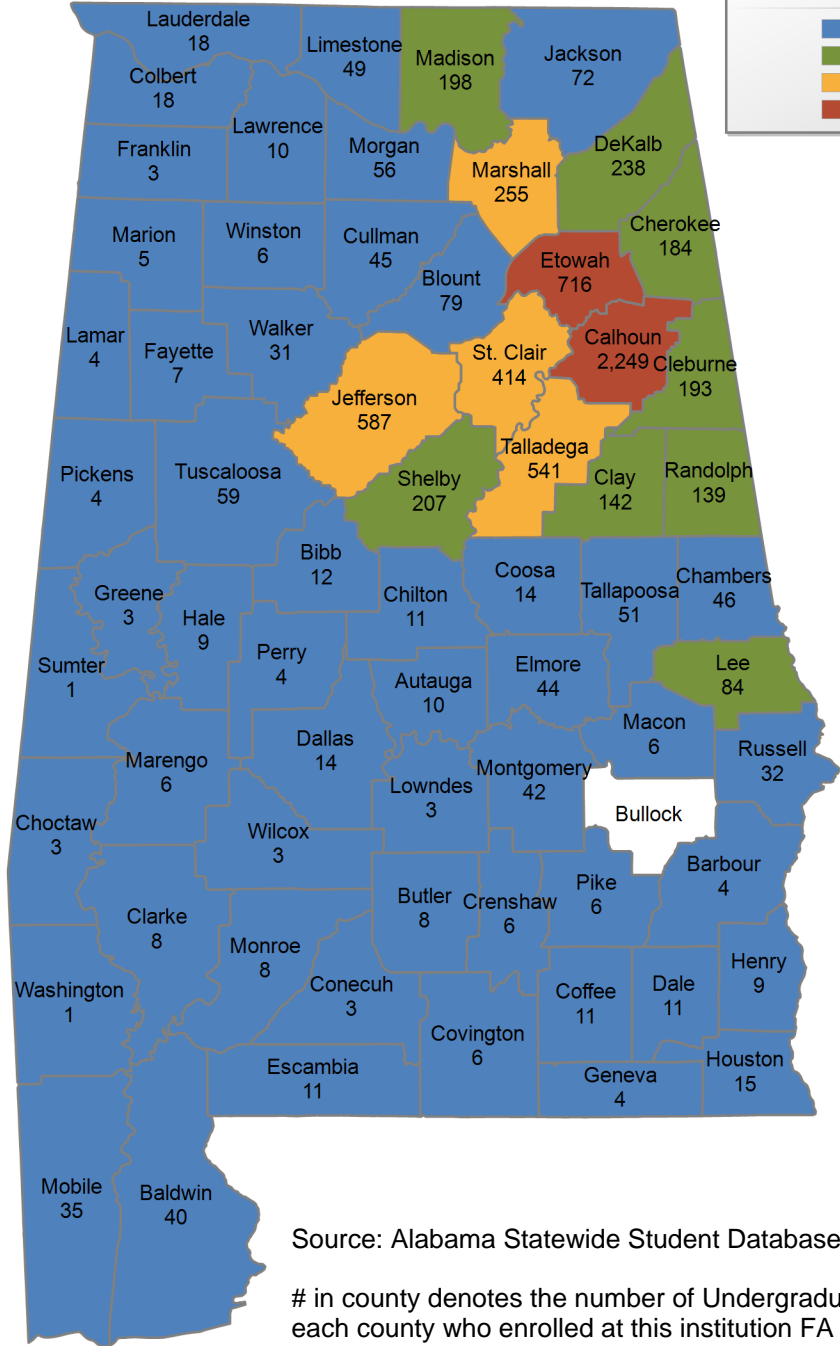

234 student(s) with an 'UNKNOWN' county is(are) not depicted on this map.

Jacksonville State University

UNDERGRADUATE ENROLLMENT ONLY

UNDERGRADUATE STUDENTS

Total: 8,663
From Alabama: 7,347

Source: Alabama Statewide Student Database

in county denotes the number of Undergraduate students from each county who enrolled at this institution FA 2024.