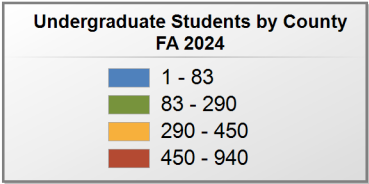

Jacksonville State University

UNDERGRADUATE ENROLLMENT ONLY

UNDERGRADUATE STUDENTS

Total: 8,663
From Alabama: 7,347

Source: Alabama Statewide Student Database

in county denotes the number of Undergraduate students from each county who enrolled at this institution FA 2024.

12 student(s) with an 'UNKNOWN' county is(are) not depicted on this map.

Troy University

UNDERGRADUATE ENROLLMENT ONLY

UNDERGRADUATE STUDENTS

Total: 10,208
From Alabama: 7,778

Source: Alabama Statewide Student Database