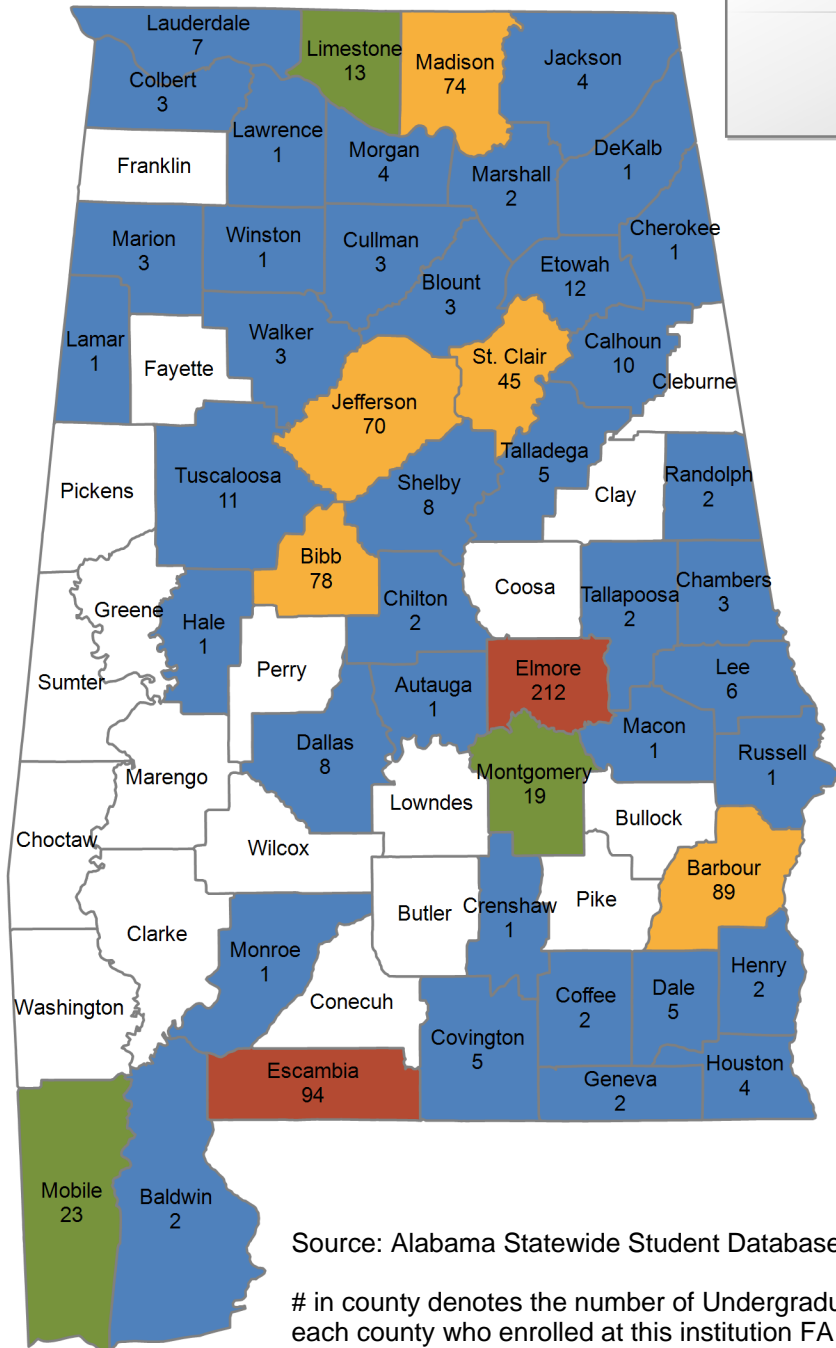

458 student(s) with an 'UNKNOWN' county is(are) not depicted on this map.

Gadsden State Community College

UNDERGRADUATE ENROLLMENT ONLY

UNDERGRADUATE STUDENTS

Total: 5,071
From Alabama: 4,882

Source: Alabama Statewide Student Database
in county denotes the number of Undergraduate students from each county who enrolled at this institution FA 2024.