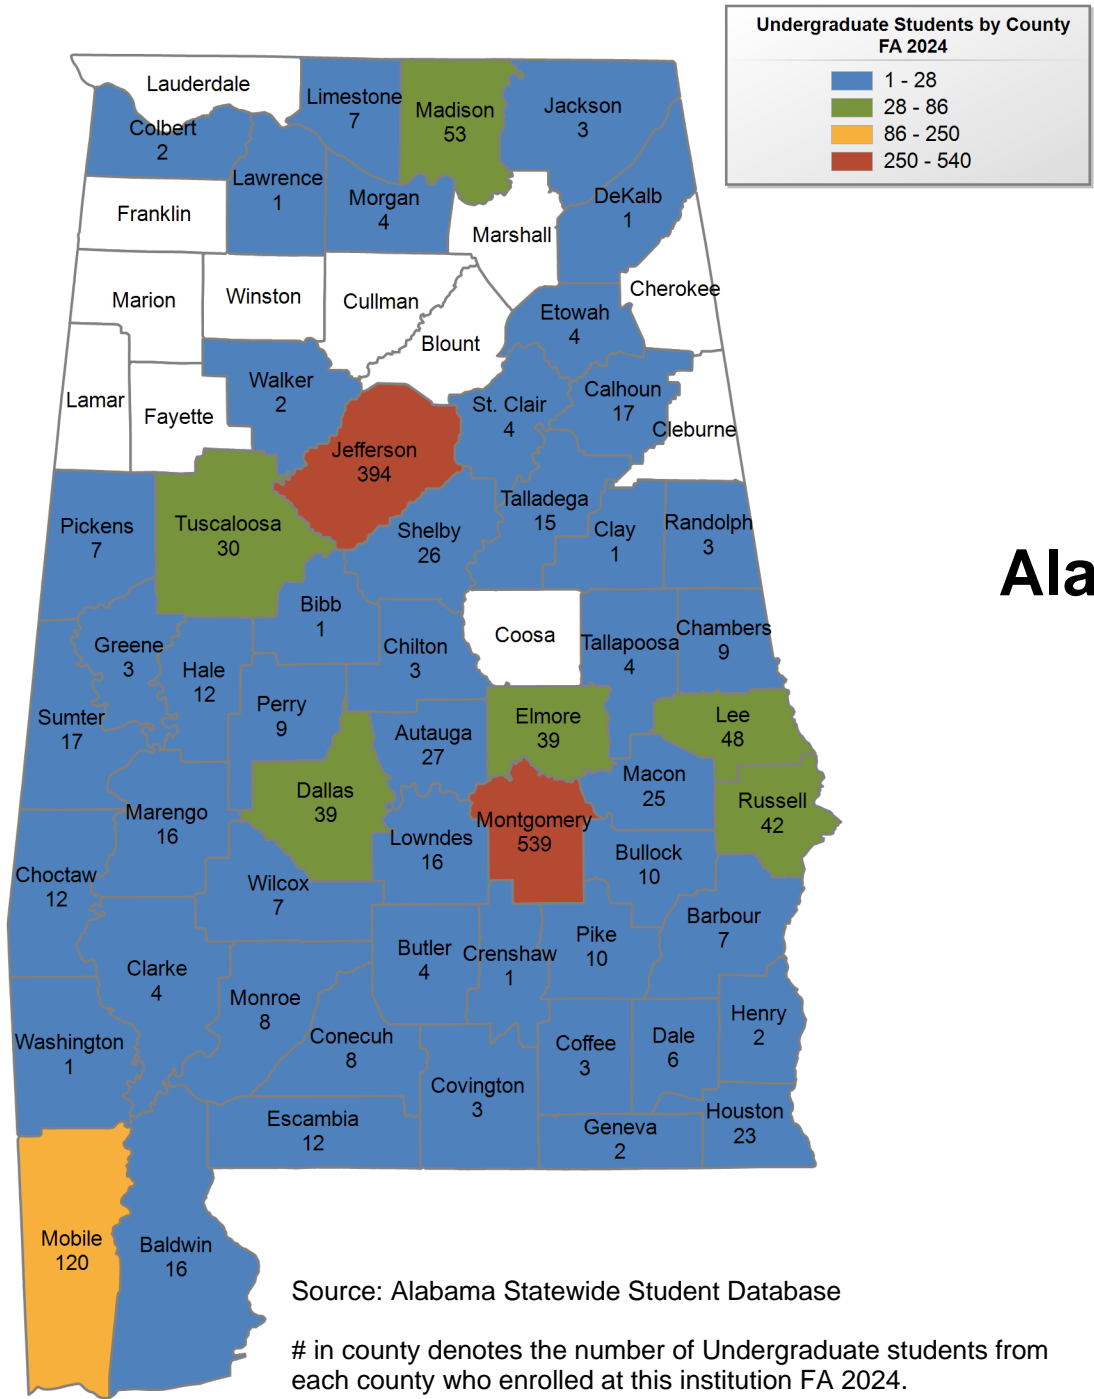

Alabama A&M University

UNDERGRADUATE ENROLLMENT ONLY

UNDERGRADUATE STUDENTS

Total: 6,370
From Alabama: 3,395

Source: Alabama Statewide Student Database

in county denotes the number of Undergraduate students from each county who enrolled at this institution FA 2024.