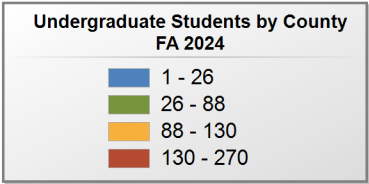

UNDERGRADUATE ENROLLMENT ONLY

UNDERGRADUATE STUDENTS

Total: 3,738
From Alabama: 2,204

Source: Alabama Statewide Student Database

in county denotes the number of Undergraduate students from each county who enrolled at Alabama Independent institutions FA 2024.