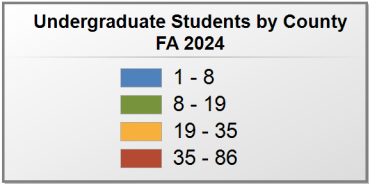

18 student(s) with an 'UNKNOWN' county is(are) not depicted on this map.

Huntingdon College

UNDERGRADUATE ENROLLMENT ONLY

UNDERGRADUATE STUDENTS

Total: 880
From Alabama: 598

Source: Alabama Statewide Student Database

in county denotes the number of Undergraduate students from each county who enrolled at this institution FA 2024.