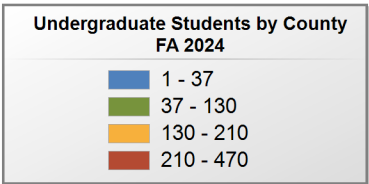

271 student(s) with an 'UNKNOWN' county is(are) not depicted on this map.

ALABAMA INDEPENDENT COLLEGES

UNDERGRADUATE ENROLLMENT ONLY

UNDERGRADUATE STUDENTS

Total: 3,738
From Alabama: 2,204

Source: Alabama Statewide Student Database

in county denotes the number of Undergraduate students from each county who enrolled at Alabama Independent institutions FA 2024.