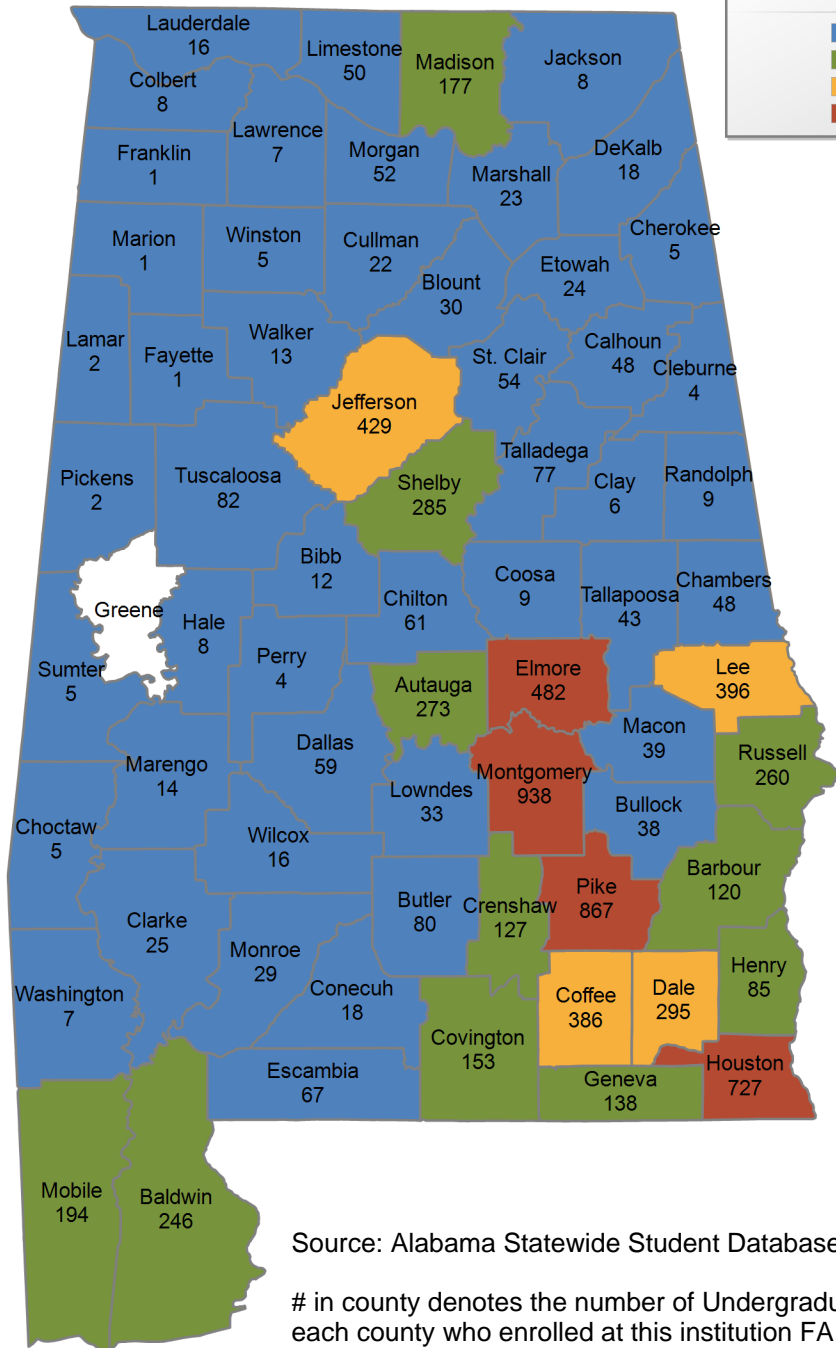

12 student(s) with an 'UNKNOWN' county is(are) not depicted on this map.

Troy University

UNDERGRADUATE ENROLLMENT ONLY

UNDERGRADUATE STUDENTS

Total: 10,208
From Alabama: 7,778

Source: Alabama Statewide Student Database