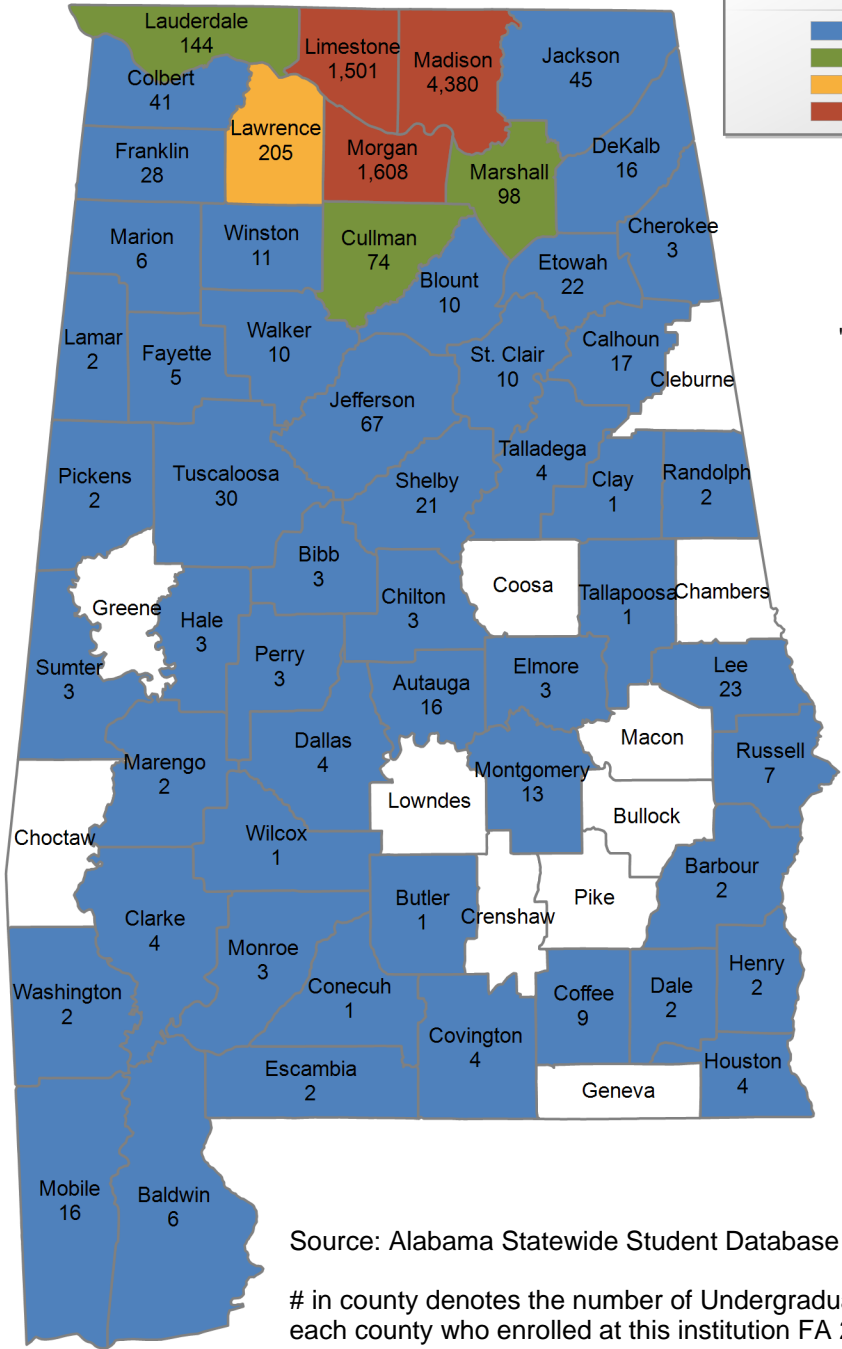

Undergraduate Students by County
FA 2024

363 student(s) with an 'UNKNOWN' county is(are) not depicted on this map.

Calhoun Community College

UNDERGRADUATE ENROLLMENT ONLY

UNDERGRADUATE STUDENTS

Total: 9,119
From Alabama: 8,869

Source: Alabama Statewide Student Database
in county denotes the number of Undergraduate students from each county who enrolled at this institution FA 2024.