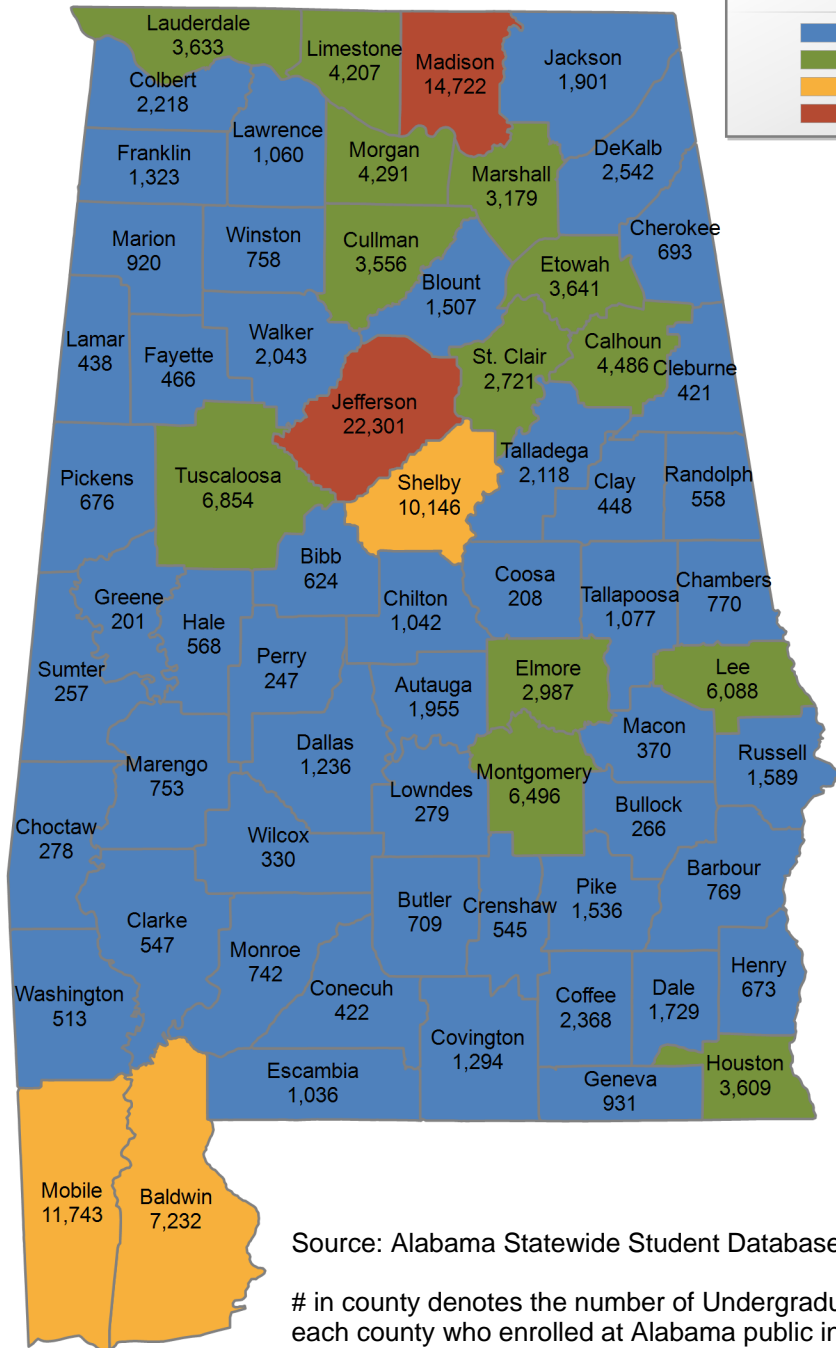

INSTITUTIONAL STUDENT PROFILES FALL 2024

ALABAMA COMMISSION ON HIGHER EDUCATION

COUNTY MAPS

Source: Alabama Statewide Student Database

<https://www.ache.edu>

5,983 student(s) with an 'UNKNOWN' county is(are) not depicted on this map.