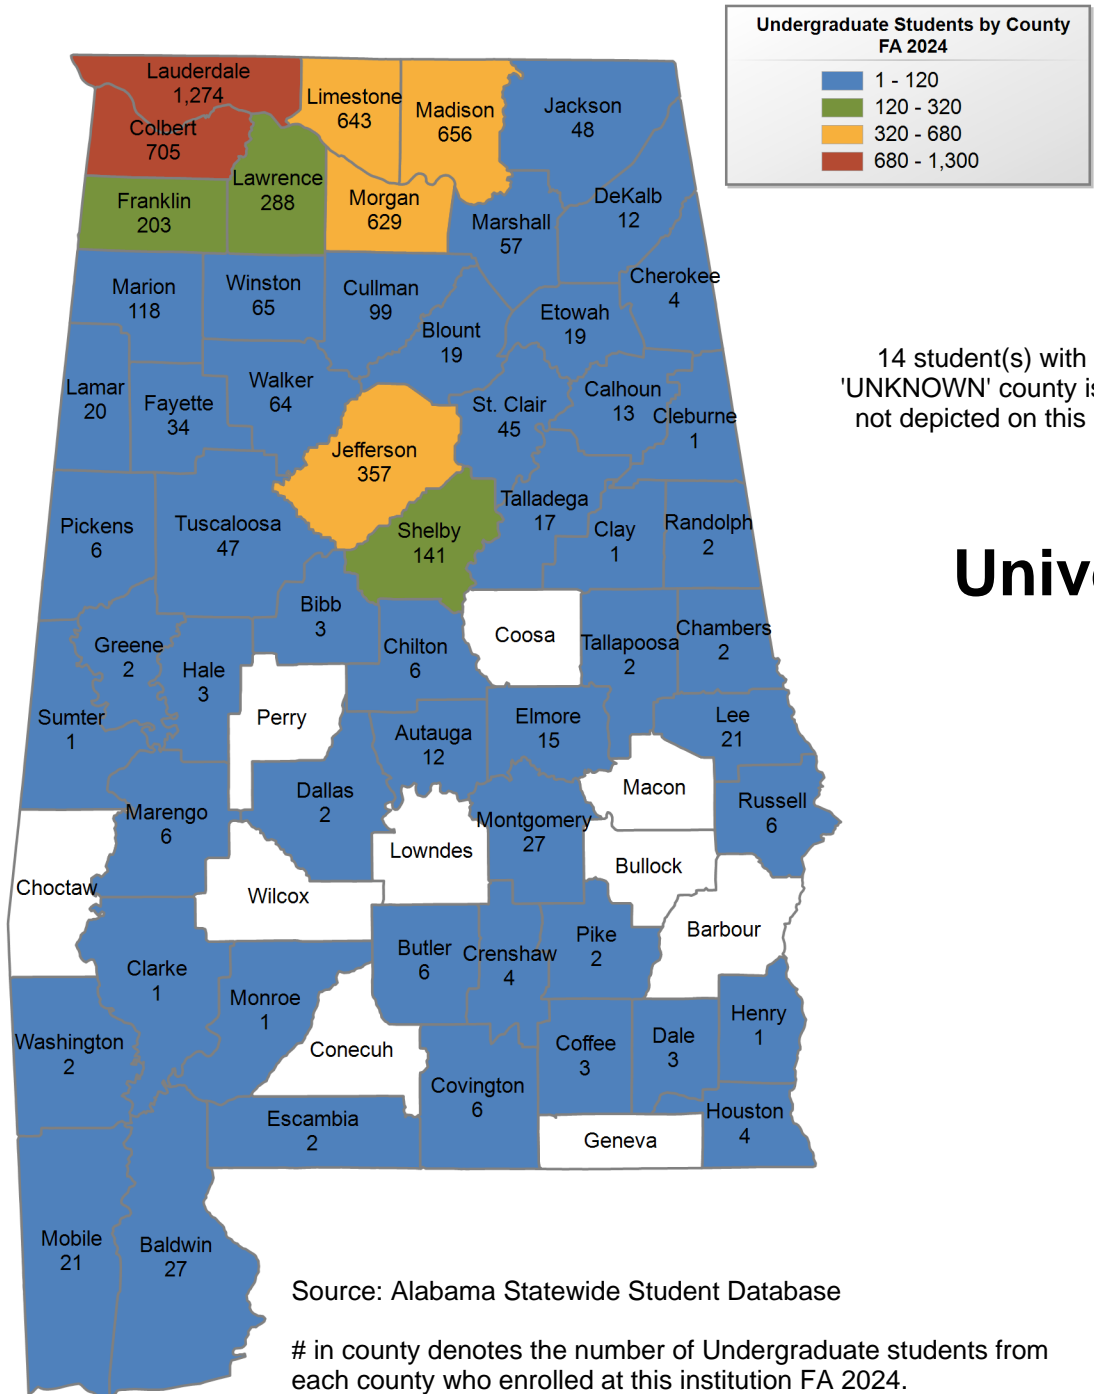

University of Montevallo

UNDERGRADUATE ENROLLMENT ONLY

UNDERGRADUATE STUDENTS

Total: 2,757
From Alabama: 2,353

Source: Alabama Statewide Student Database

in county denotes the number of Undergraduate students from each county who enrolled at this institution FA 2024.