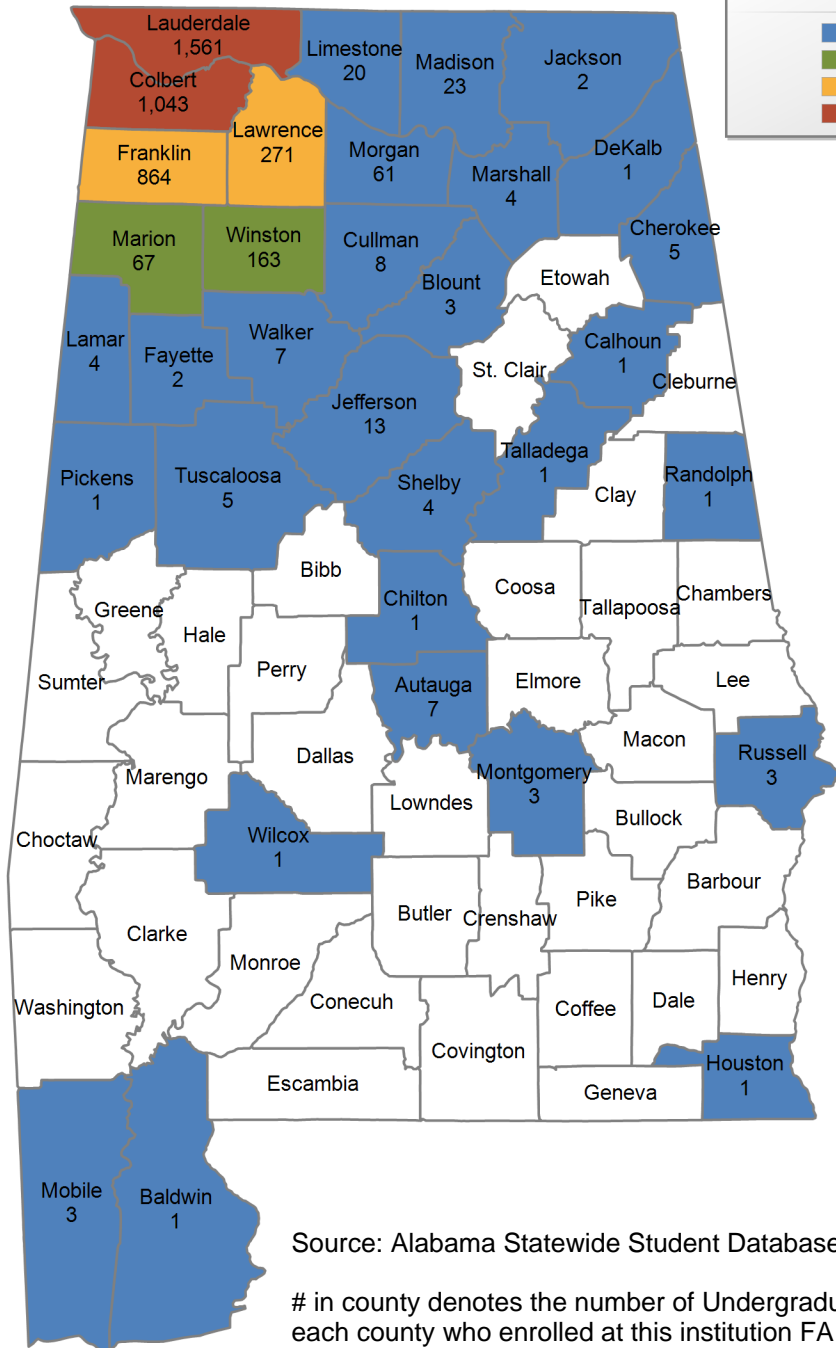

428 student(s) with an 'UNKNOWN' county is(are) not depicted on this map.

Northwest-Shoals Community College

UNDERGRADUATE ENROLLMENT ONLY

UNDERGRADUATE STUDENTS

Total: 4,665
From Alabama: 4,583

Source: Alabama Statewide Student Database

in county denotes the number of Undergraduate students from each county who enrolled at this institution FA 2024.