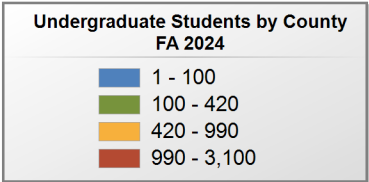

in county denotes the number of Undergraduate students from each county who enrolled at this institution FA 2024.

262 student(s) with an 'UNKNOWN' county is(are) not depicted on this map.

Bishop State Community College

UNDERGRADUATE ENROLLMENT ONLY

UNDERGRADUATE STUDENTS

Total: 4,001
From Alabama: 3,905

Source: Alabama Statewide Student Database

in county denotes the number of Undergraduate students from each county who enrolled at this institution FA 2024.