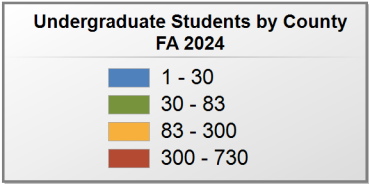

9 student(s) with an 'UNKNOWN' county is(are) not depicted on this map.

Alabama A&M University

UNDERGRADUATE ENROLLMENT ONLY

UNDERGRADUATE STUDENTS

Total: 6,370
From Alabama: 3,395

Source: Alabama Statewide Student Database

in county denotes the number of Undergraduate students from each county who enrolled at this institution FA 2024.