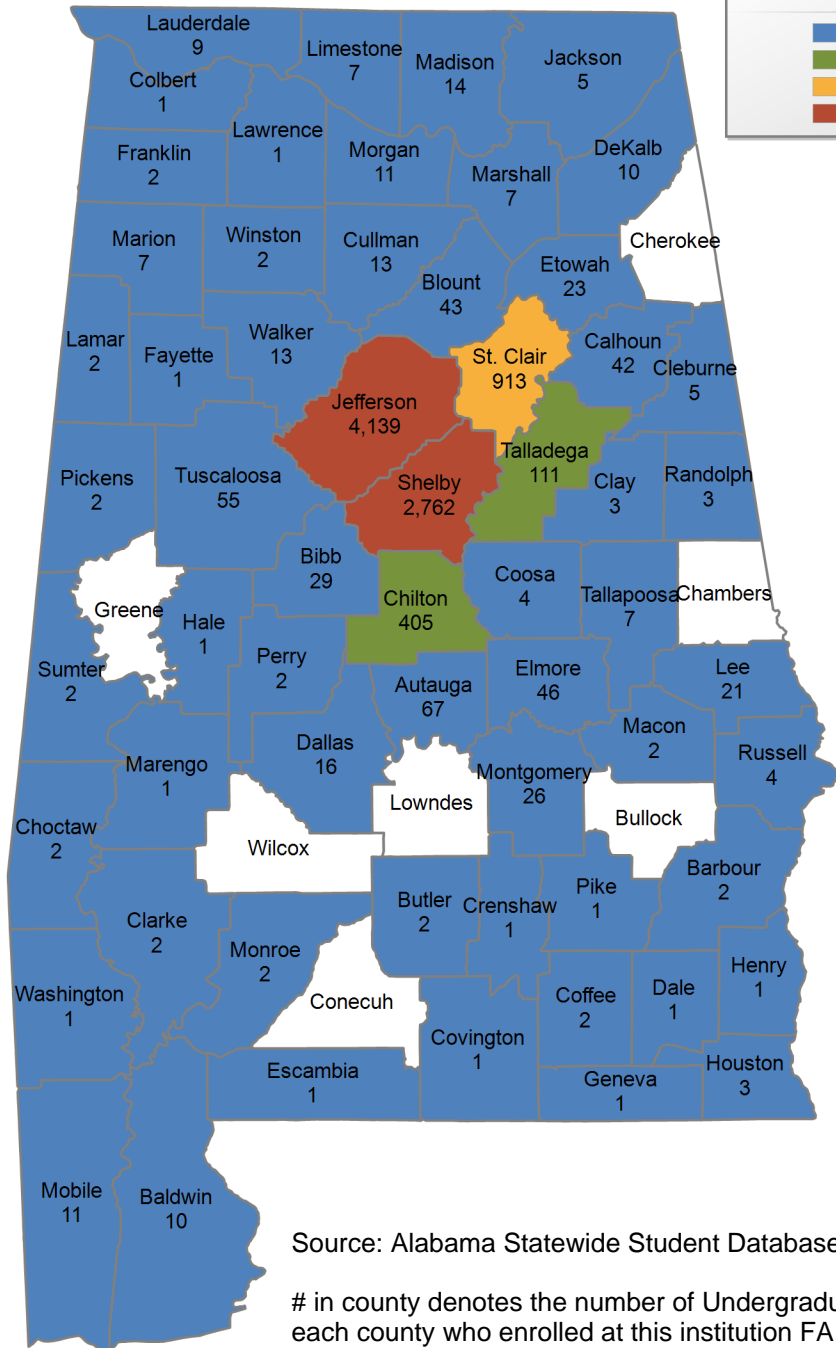

116 student(s) with an 'UNKNOWN' county is(are) not depicted on this map.

Jefferson State Community College

UNDERGRADUATE ENROLLMENT ONLY

UNDERGRADUATE STUDENTS

Total: 9,241
From Alabama: 8,999

Source: Alabama Statewide Student Database

in county denotes the number of Undergraduate students from each county who enrolled at this institution FA 2024.