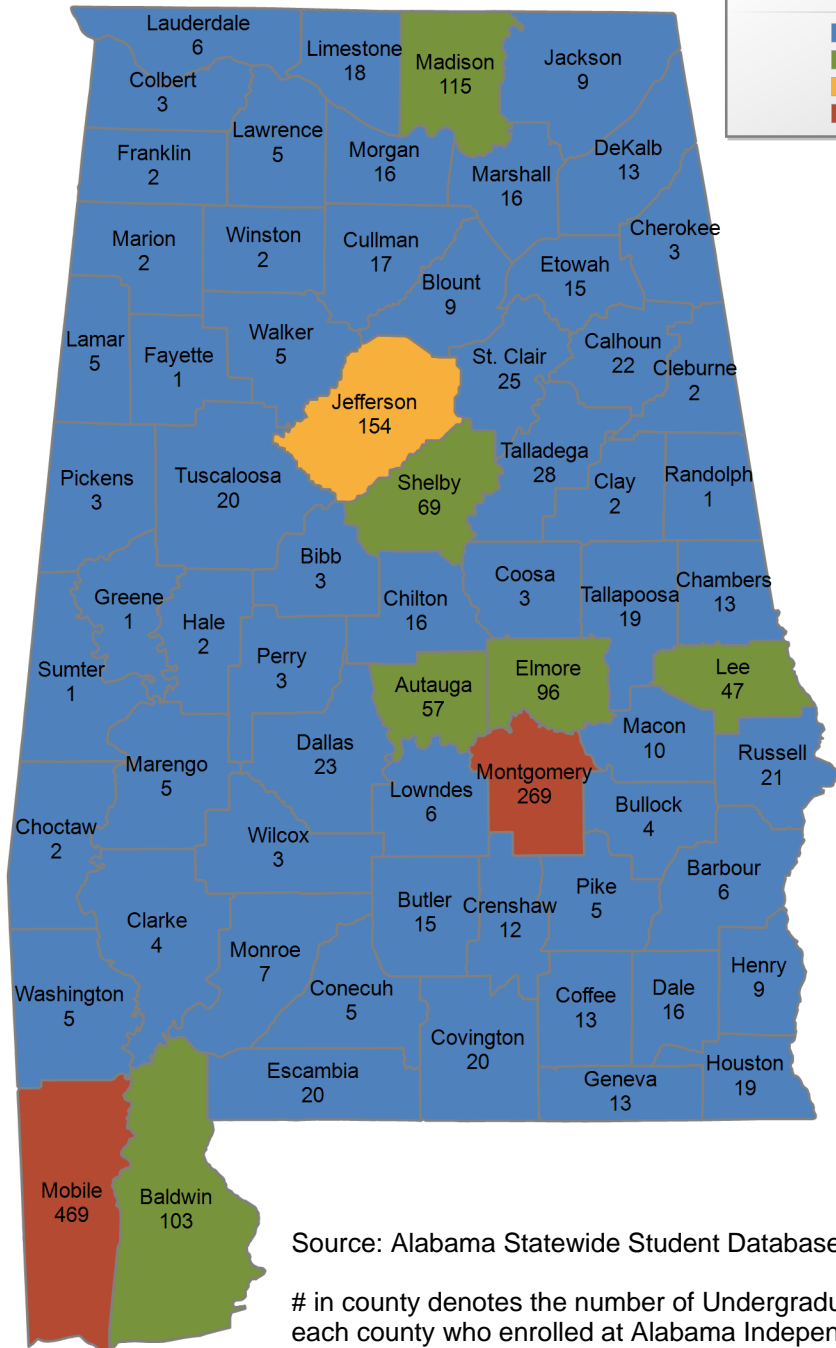

271 student(s) with an 'UNKNOWN' county is(are) not depicted on this map.

ALABAMA INDEPENDENT COLLEGES

UNDERGRADUATE ENROLLMENT ONLY

UNDERGRADUATE STUDENTS

Total: 3,738
From Alabama: 2,204

Source: Alabama Statewide Student Database

in county denotes the number of Undergraduate students from each county who enrolled at Alabama Independent institutions FA 2024.