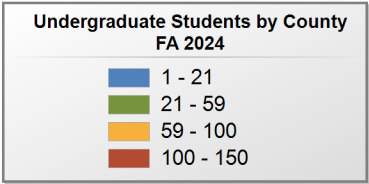

56 student(s) with an 'UNKNOWN' county is(are) not depicted on this map.

Reid State Technical College

UNDERGRADUATE ENROLLMENT ONLY

UNDERGRADUATE STUDENTS

Total: 641
From Alabama: 614

Source: Alabama Statewide Student Database

in county denotes the number of Undergraduate students from each county who enrolled at this institution FA 2024.