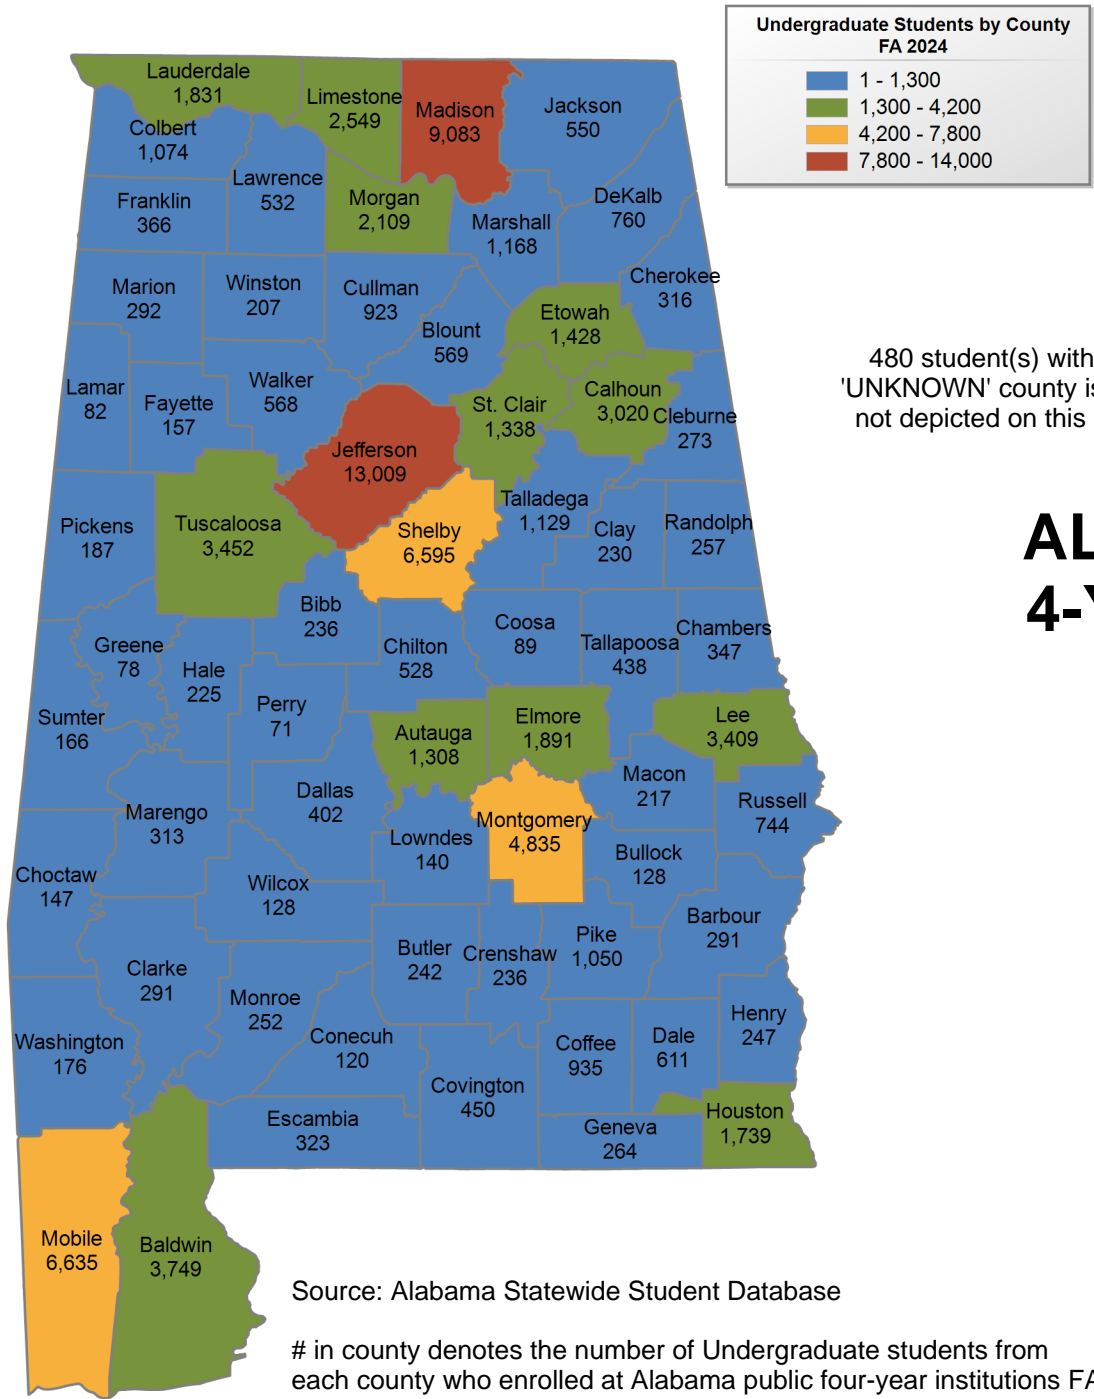

480 student(s) with an 'UNKNOWN' county is(are) not depicted on this map.

ALL ALABAMA PUBLIC 4-YEAR INSTITUTIONS

UNDERGRADUATE ENROLLMENT ONLY

UNDERGRADUATE STUDENTS

Total: 138,527
From Alabama: 87,985

Source: Alabama Statewide Student Database

in county denotes the number of Undergraduate students from each county who enrolled at Alabama public four-year institutions FA 2024.