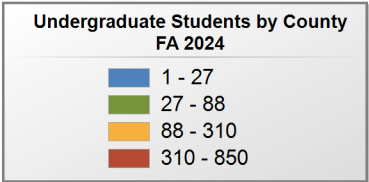

156 student(s) with an 'UNKNOWN' county is(are) not depicted on this map.

University of Montevallo

UNDERGRADUATE ENROLLMENT ONLY

UNDERGRADUATE STUDENTS

Total: 2,757
From Alabama: 2,353

Source: Alabama Statewide Student Database

in county denotes the number of Undergraduate students from each county who enrolled at this institution FA 2024.