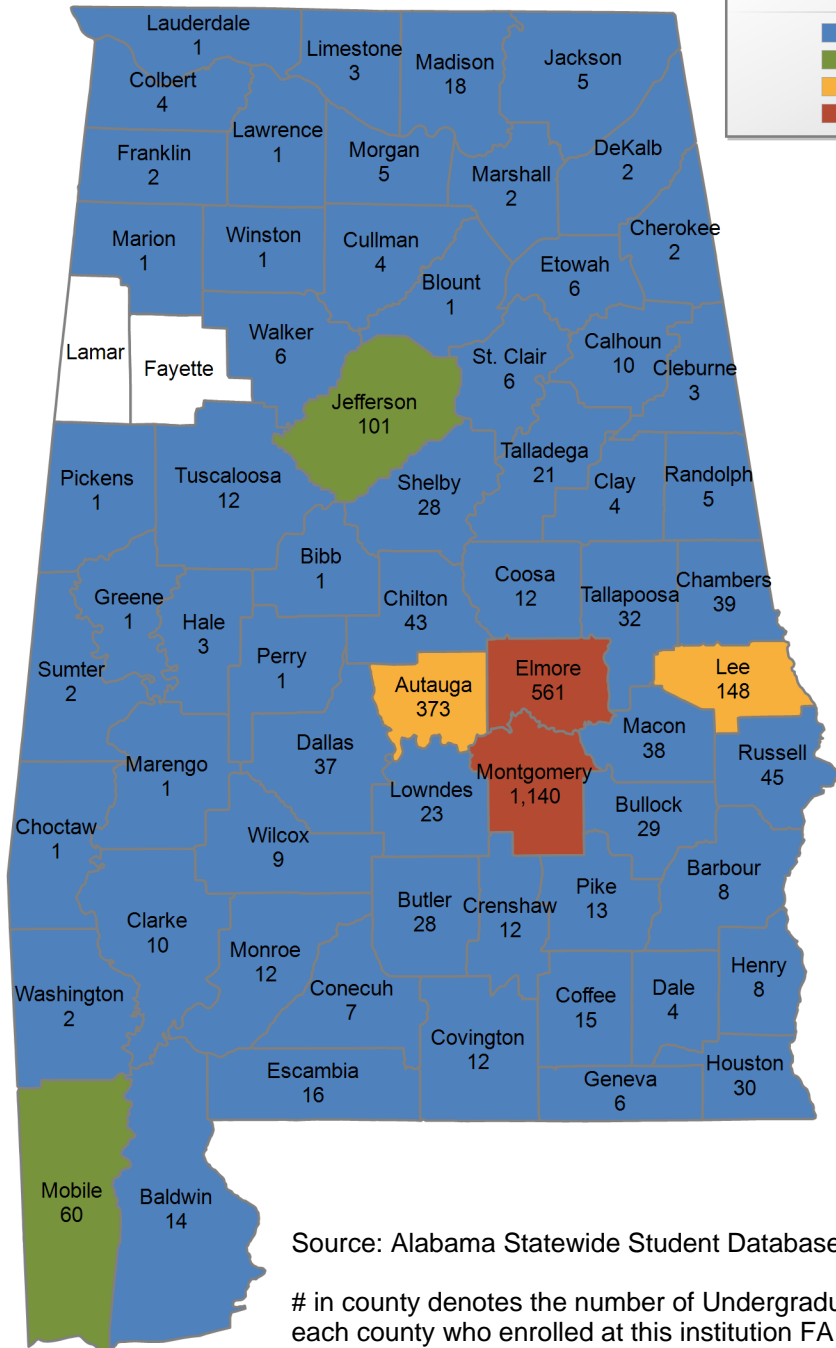

Auburn University

UNDERGRADUATE ENROLLMENT ONLY

UNDERGRADUATE STUDENTS

Total: 27,907
From Alabama: 15,894

Source: Alabama Statewide Student Database

in county denotes the number of Undergraduate students from each county who enrolled at this institution FA 2024.