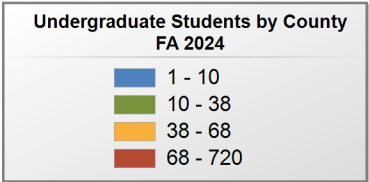

Chattahoochee Valley Community College

UNDERGRADUATE ENROLLMENT ONLY

UNDERGRADUATE STUDENTS

Total: 1,706
From Alabama: 1,344

Source: Alabama Statewide Student Database

in county denotes the number of Undergraduate students from each county who enrolled at this institution FA 2024.