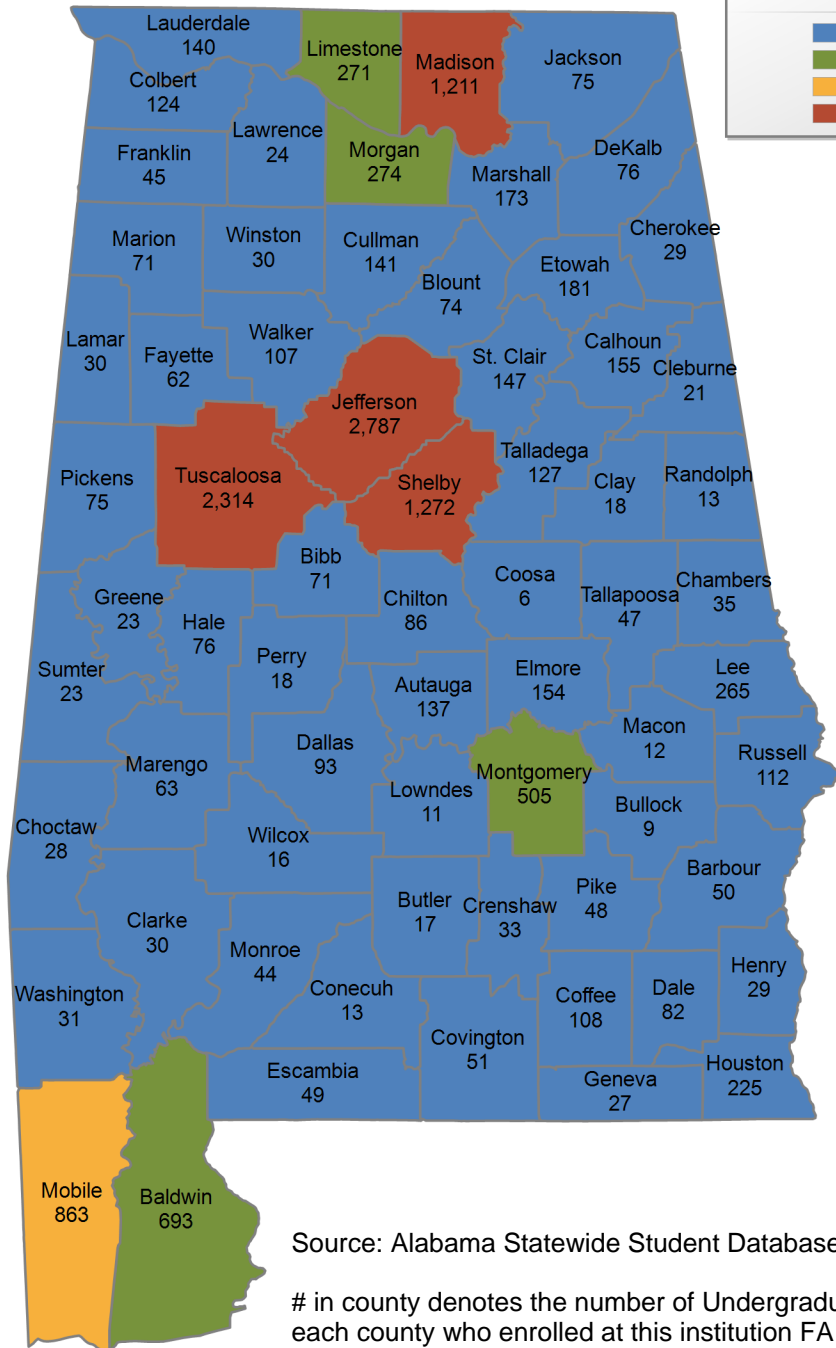

49 student(s) with an 'UNKNOWN' county is(are) not depicted on this map.

University of Alabama

UNDERGRADUATE ENROLLMENT ONLY

UNDERGRADUATE STUDENTS

Total: 34,389
From Alabama: 14,299

Source: Alabama Statewide Student Database

in county denotes the number of Undergraduate students from each county who enrolled at this institution FA 2024.