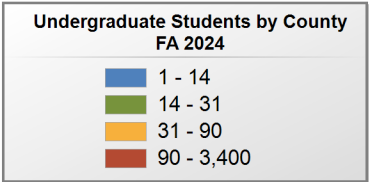

262 student(s) with an 'UNKNOWN' county is(are) not depicted on this map.

Bishop State Community College

UNDERGRADUATE ENROLLMENT ONLY

UNDERGRADUATE STUDENTS

Total: 4,001
From Alabama: 3,905

Source: Alabama Statewide Student Database

in county denotes the number of Undergraduate students from each county who enrolled at this institution FA 2024.