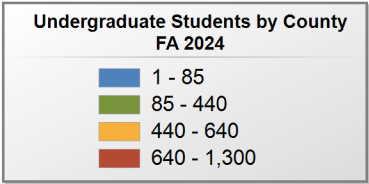

UNDERGRADUATE ENROLLMENT ONLY

UNDERGRADUATE STUDENTS

Total: 89,446
From Alabama: 85,844

Source: Alabama Statewide Student Database

in county denotes the number of Undergraduate students from each county who enrolled at Alabama public two-year institutions FA 2024.