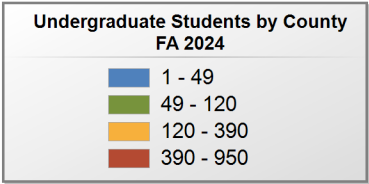

90 student(s) with an 'UNKNOWN' county is(are) not depicted on this map.

Enterprise State Community College

UNDERGRADUATE ENROLLMENT ONLY

UNDERGRADUATE STUDENTS

Total: 2,700
From Alabama: 2,615

Source: Alabama Statewide Student Database

in county denotes the number of Undergraduate students from each county who enrolled at this institution FA 2024.