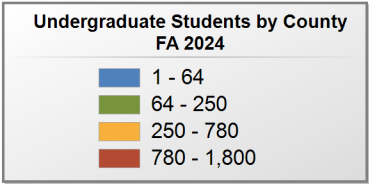

UNDERGRADUATE ENROLLMENT ONLY

UNDERGRADUATE STUDENTS

Total: 2,700
From Alabama: 2,615

Source: Alabama Statewide Student Database

in county denotes the number of Undergraduate students from each county who enrolled at this institution FA 2024.