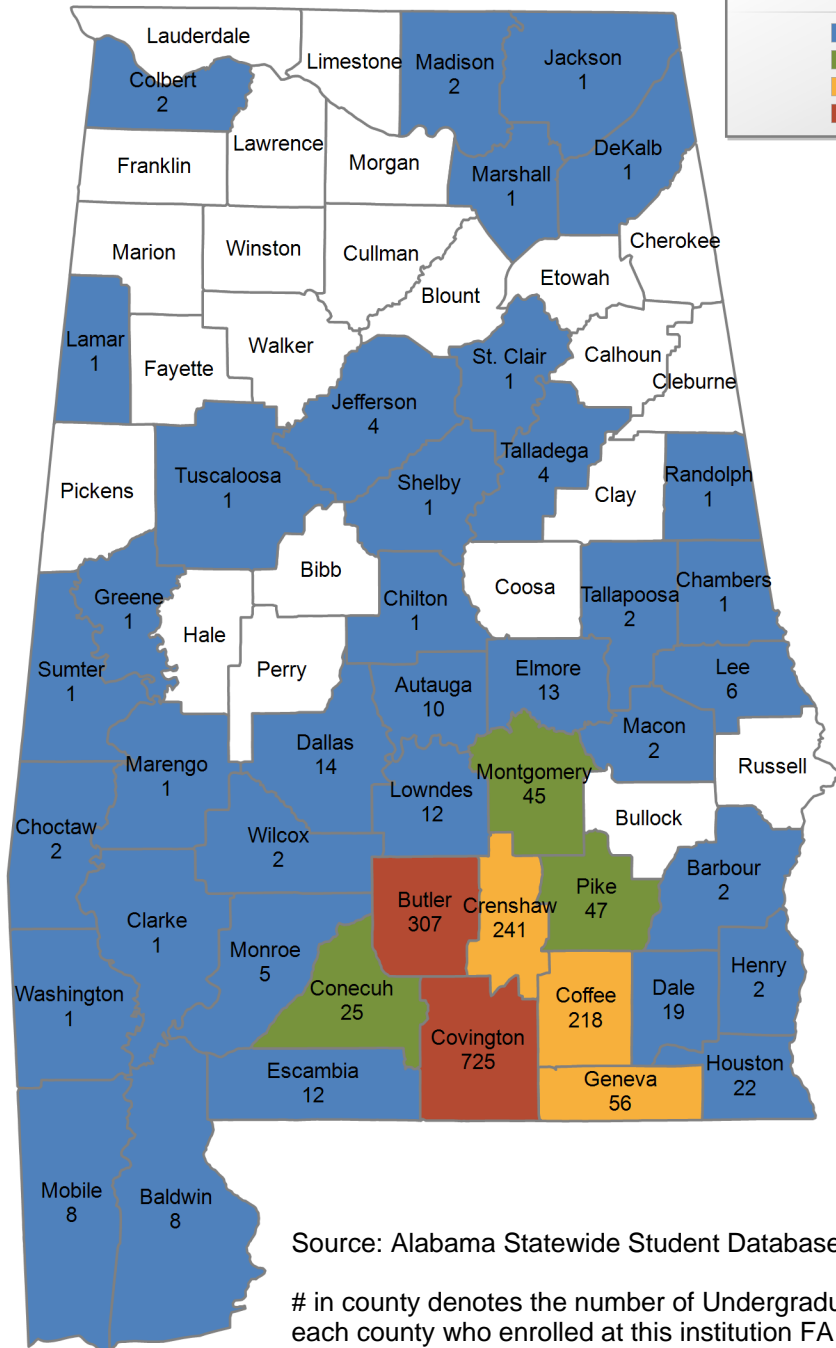

143 student(s) with an 'UNKNOWN' county is(are) not depicted on this map.

Lurleen B. Wallace Community College

UNDERGRADUATE ENROLLMENT ONLY

UNDERGRADUATE STUDENTS

Total: 2,063
From Alabama: 1,975

Source: Alabama Statewide Student Database

in county denotes the number of Undergraduate students from each county who enrolled at this institution FA 2024.