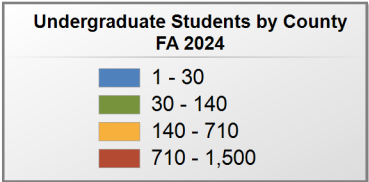

189 student(s) with an 'UNKNOWN' county is(are) not depicted on this map.

Northeast Alabama Community College

UNDERGRADUATE ENROLLMENT ONLY

UNDERGRADUATE STUDENTS

Total: 3,208
From Alabama: 3,167

Source: Alabama Statewide Student Database

in county denotes the number of Undergraduate students from each county who enrolled at this institution FA 2024.