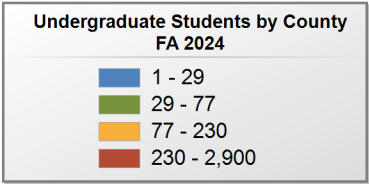

UNDERGRADUATE ENROLLMENT ONLY

UNDERGRADUATE STUDENTS

Total: 641
From Alabama: 614

Source: Alabama Statewide Student Database

in county denotes the number of Undergraduate students from each county who enrolled at this institution FA 2024.