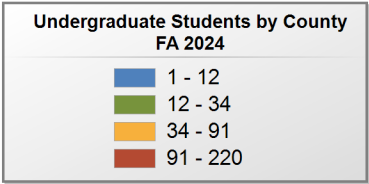

458 student(s) with an 'UNKNOWN' county is(are) not depicted on this map.

Gadsden State Community College

UNDERGRADUATE ENROLLMENT ONLY

UNDERGRADUATE STUDENTS

Total: 5,071
From Alabama: 4,882

Source: Alabama Statewide Student Database
in county denotes the number of Undergraduate students from each county who enrolled at this institution FA 2024.