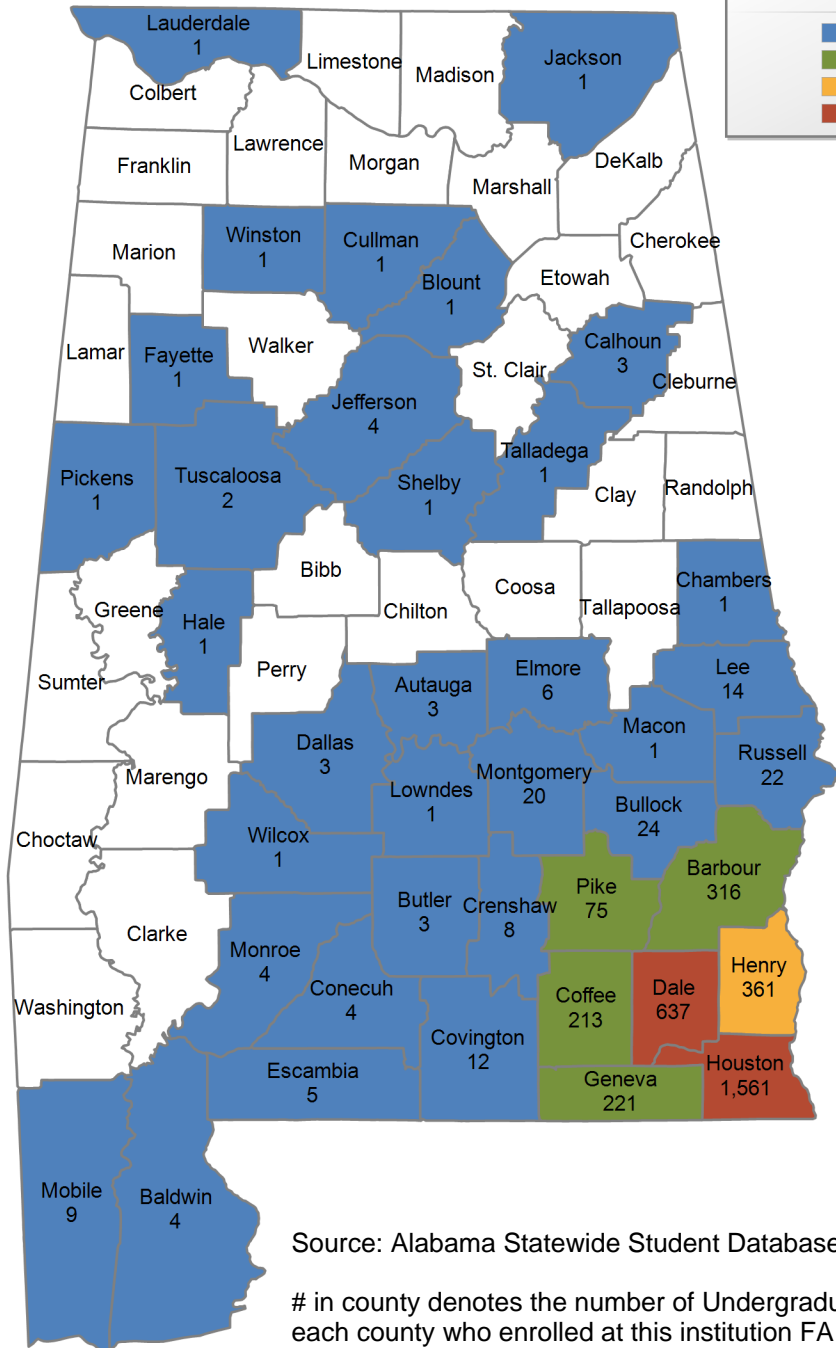

UNDERGRADUATE ENROLLMENT ONLY

UNDERGRADUATE STUDENTS

Total: 2,046
From Alabama: 2,026

Source: Alabama Statewide Student Database

in county denotes the number of Undergraduate students from each county who enrolled at this institution FA 2024.