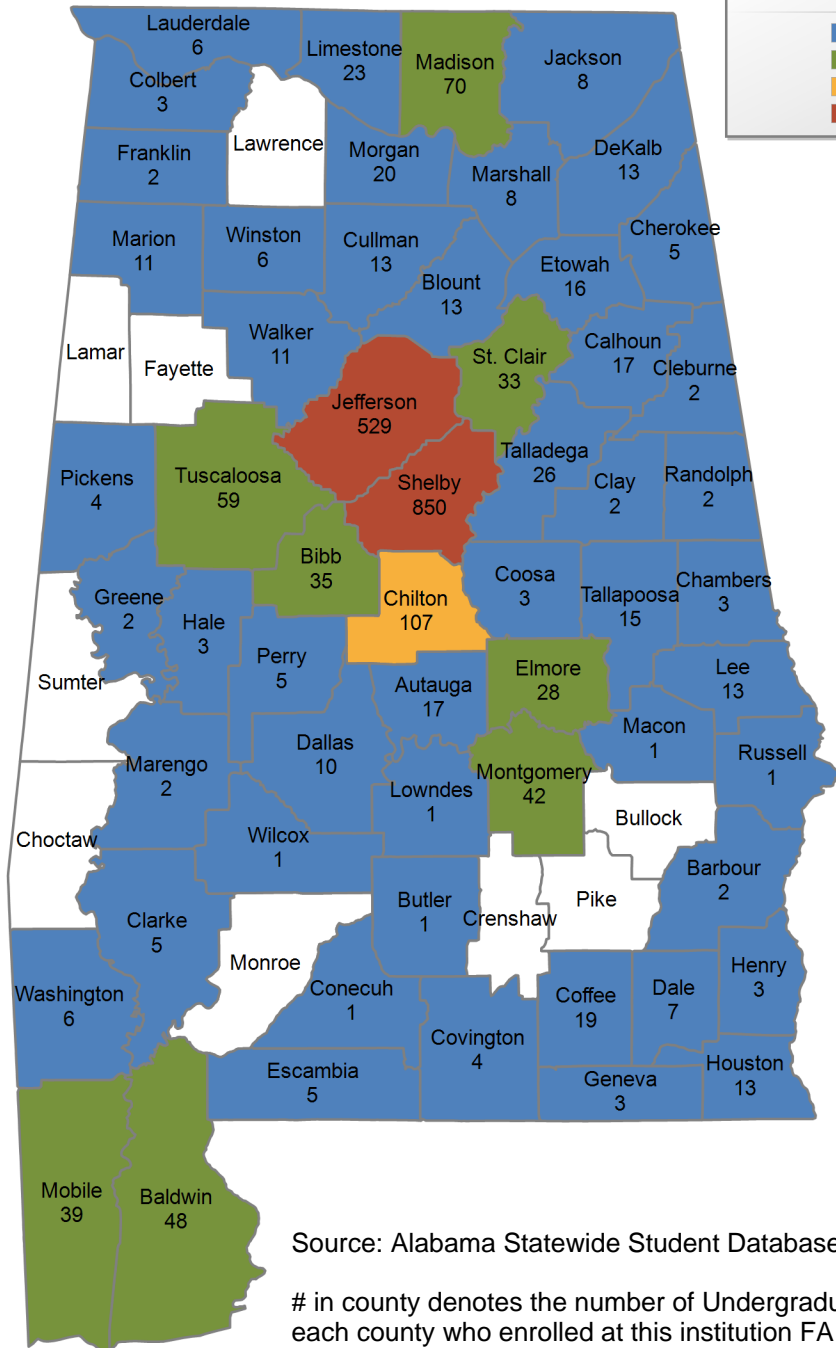

156 student(s) with an 'UNKNOWN' county is(are) not depicted on this map.

University of Montevallo

UNDERGRADUATE ENROLLMENT ONLY

UNDERGRADUATE STUDENTS

Total: 2,757
From Alabama: 2,353

Source: Alabama Statewide Student Database

in county denotes the number of Undergraduate students from each county who enrolled at this institution FA 2024.