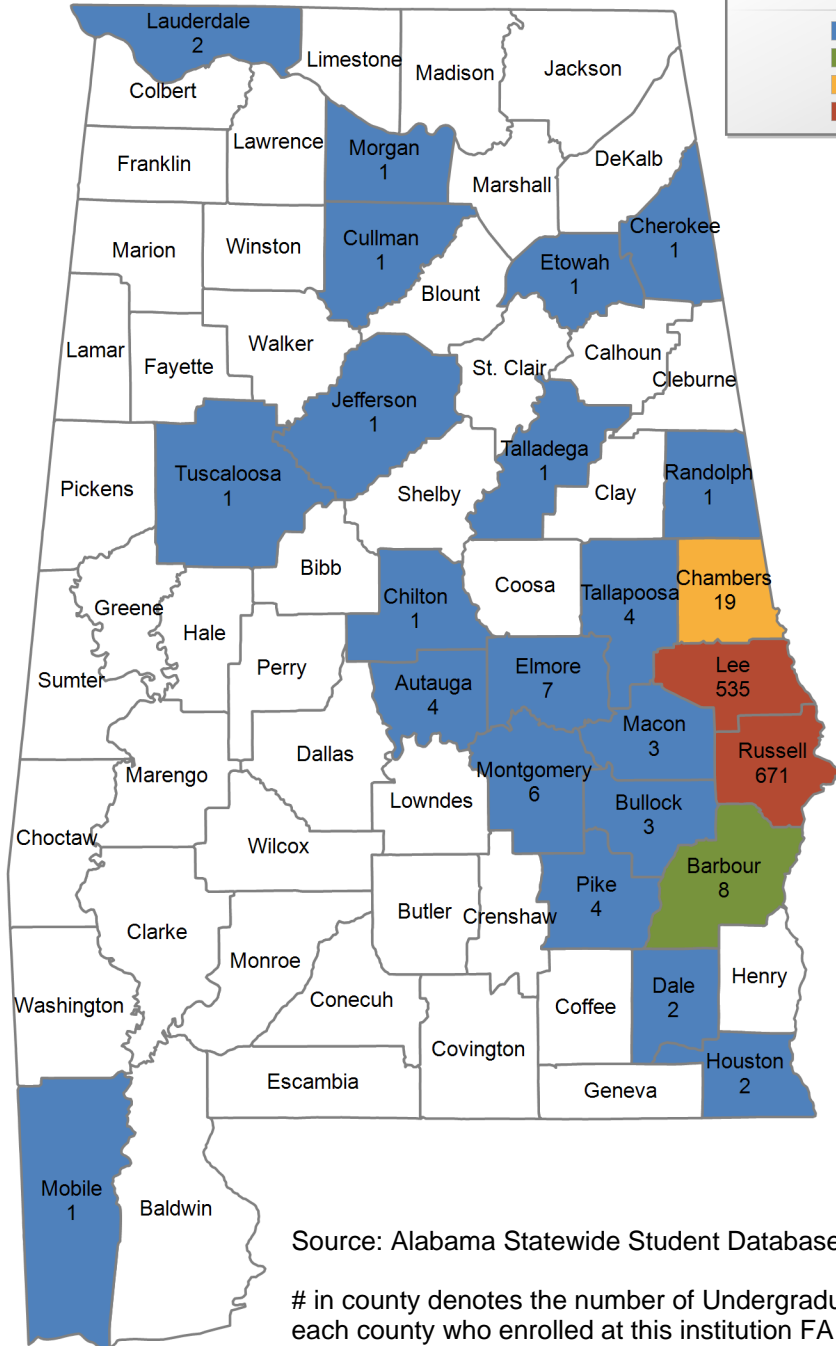

64 student(s) with an 'UNKNOWN' county is(are) not depicted on this map.

Chattahoochee Valley Community College

UNDERGRADUATE ENROLLMENT ONLY

UNDERGRADUATE STUDENTS

Total: 1,706
From Alabama: 1,344

Source: Alabama Statewide Student Database

in county denotes the number of Undergraduate students from each county who enrolled at this institution FA 2024.