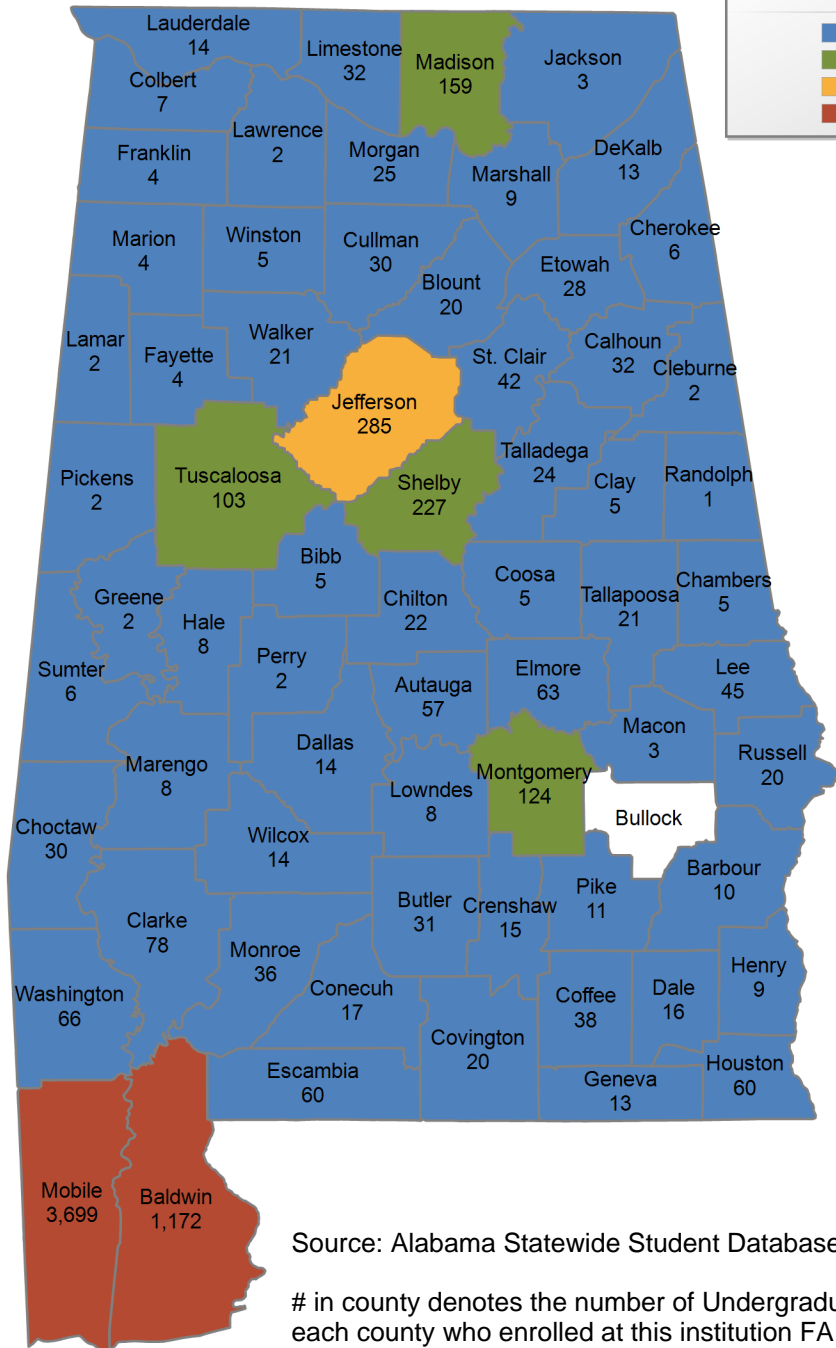

3 student(s) with an 'UNKNOWN' county is(are) not depicted on this map.

University of South Alabama

UNDERGRADUATE ENROLLMENT ONLY

UNDERGRADUATE STUDENTS

Total: 9,389
From Alabama: 6,927

Source: Alabama Statewide Student Database

in county denotes the number of Undergraduate students from each county who enrolled at this institution FA 2024.