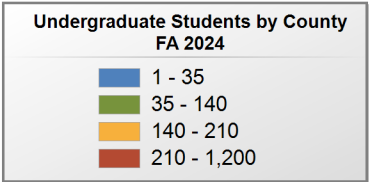

264 student(s) with an 'UNKNOWN' county is(are) not depicted on this map.

Snead State Community College

UNDERGRADUATE ENROLLMENT ONLY

UNDERGRADUATE STUDENTS

Total: 2,917
From Alabama: 2,709

Source: Alabama Statewide Student Database

in county denotes the number of Undergraduate students from each county who enrolled at this institution FA 2024.