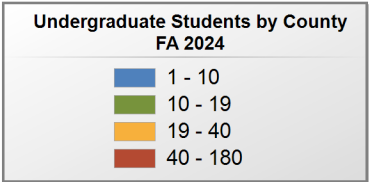

UNDERGRADUATE ENROLLMENT ONLY

UNDERGRADUATE STUDENTS

Total: 880
From Alabama: 598

Source: Alabama Statewide Student Database

in county denotes the number of Undergraduate students from each county who enrolled at this institution FA 2024.