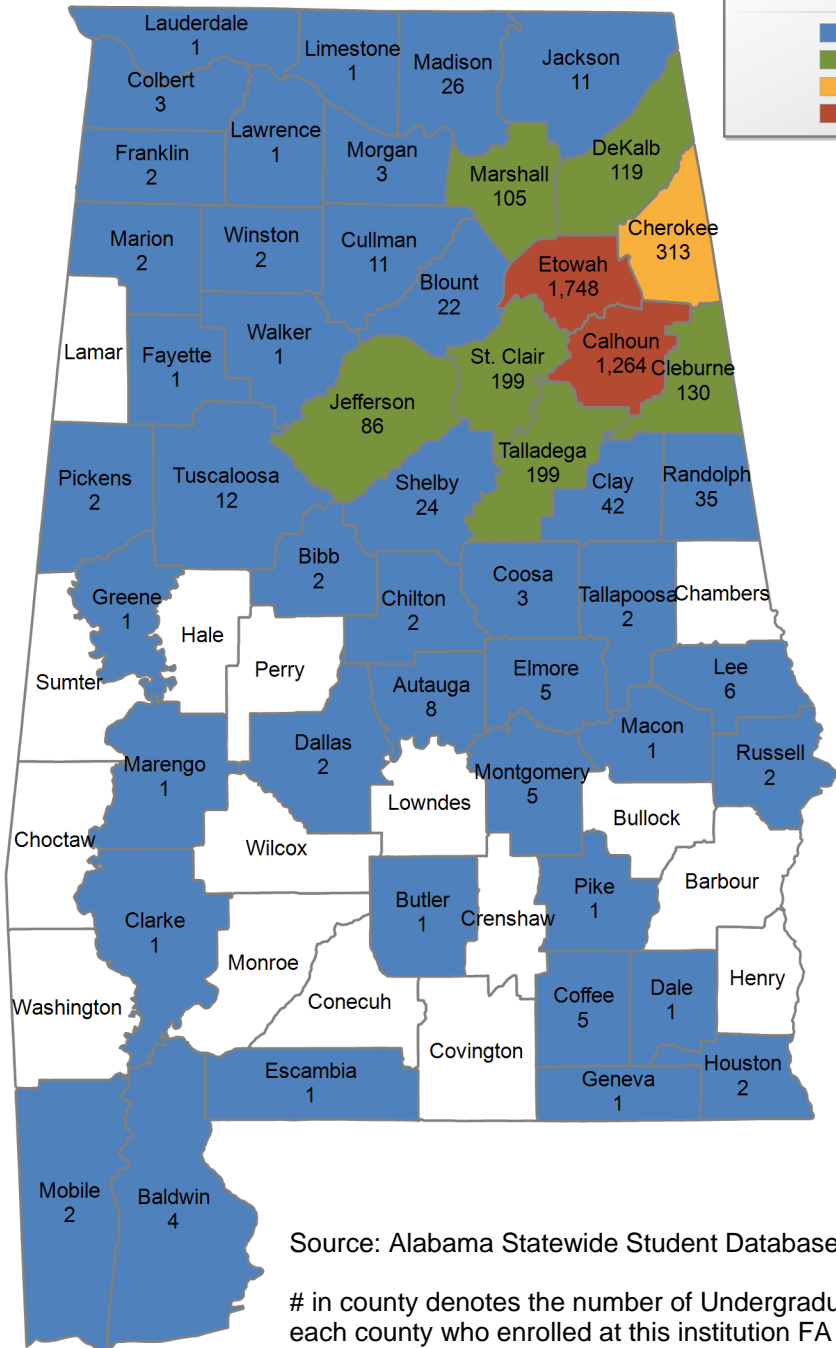

458 student(s) with an 'UNKNOWN' county is(are) not depicted on this map.

Gadsden State Community College

UNDERGRADUATE ENROLLMENT ONLY

UNDERGRADUATE STUDENTS

Total: 5,071
From Alabama: 4,882

Source: Alabama Statewide Student Database
in county denotes the number of Undergraduate students from each county who enrolled at this institution FA 2024.