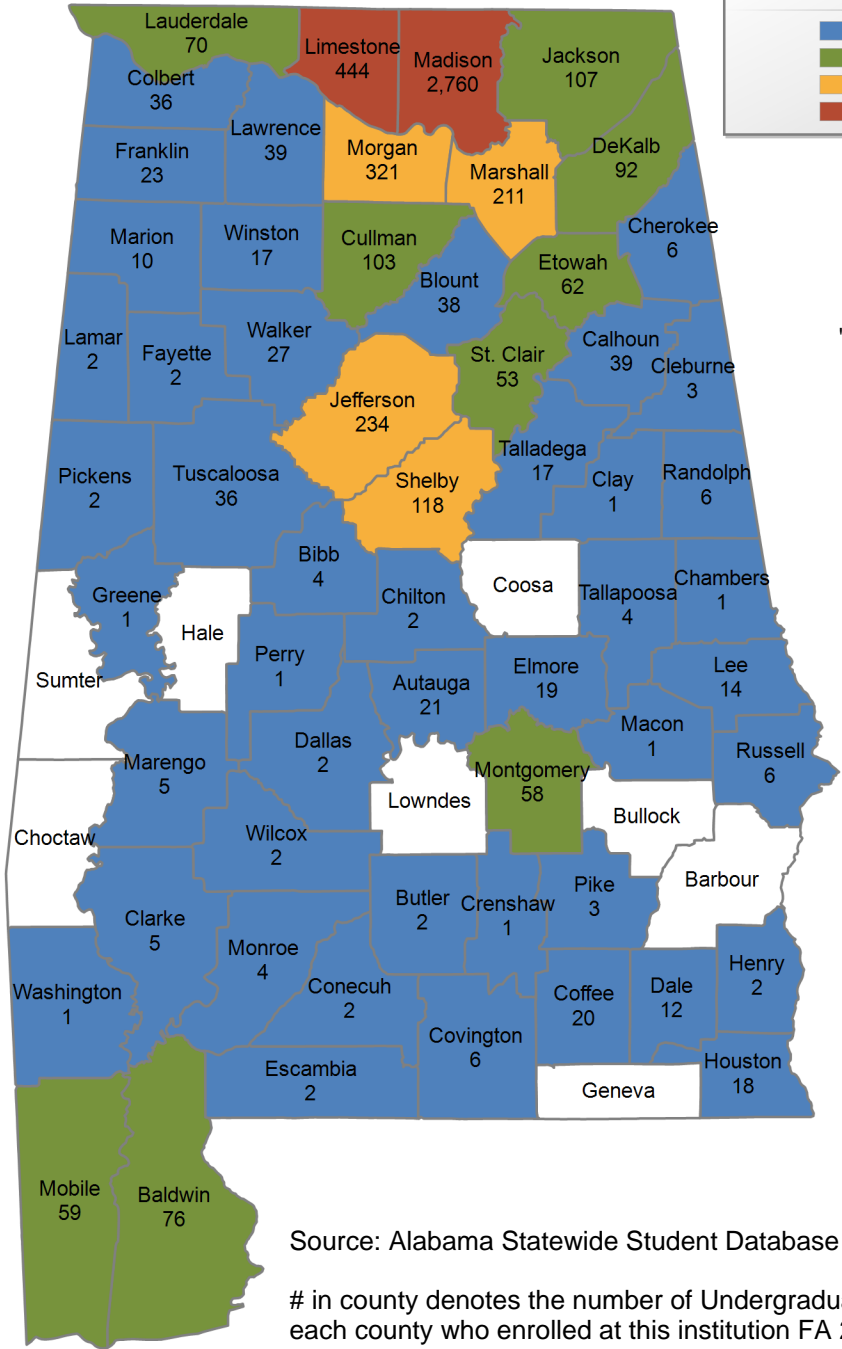

1 student(s) with an 'UNKNOWN' county is(are) not depicted on this map.

University of Alabama in Huntsville

UNDERGRADUATE ENROLLMENT ONLY

UNDERGRADUATE STUDENTS

Total: 6,834
From Alabama: 5,234

Source: Alabama Statewide Student Database

in county denotes the number of Undergraduate students from each county who enrolled at this institution FA 2024.