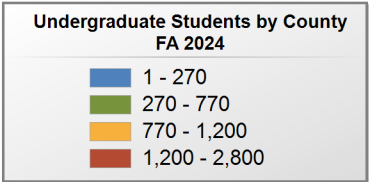

49 student(s) with an 'UNKNOWN' county is(are) not depicted on this map.

University of Alabama

UNDERGRADUATE ENROLLMENT ONLY

UNDERGRADUATE STUDENTS

Total: 34,389
From Alabama: 14,299

Source: Alabama Statewide Student Database

in county denotes the number of Undergraduate students from each county who enrolled at this institution FA 2024.