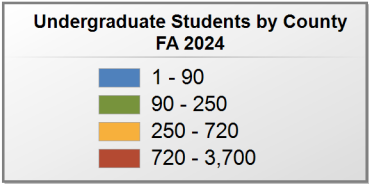

3 student(s) with an 'UNKNOWN' county is(are) not depicted on this map.

University of South Alabama

UNDERGRADUATE ENROLLMENT ONLY

UNDERGRADUATE STUDENTS

Total: 9,389
From Alabama: 6,927

Source: Alabama Statewide Student Database

in county denotes the number of Undergraduate students from each county who enrolled at this institution FA 2024.