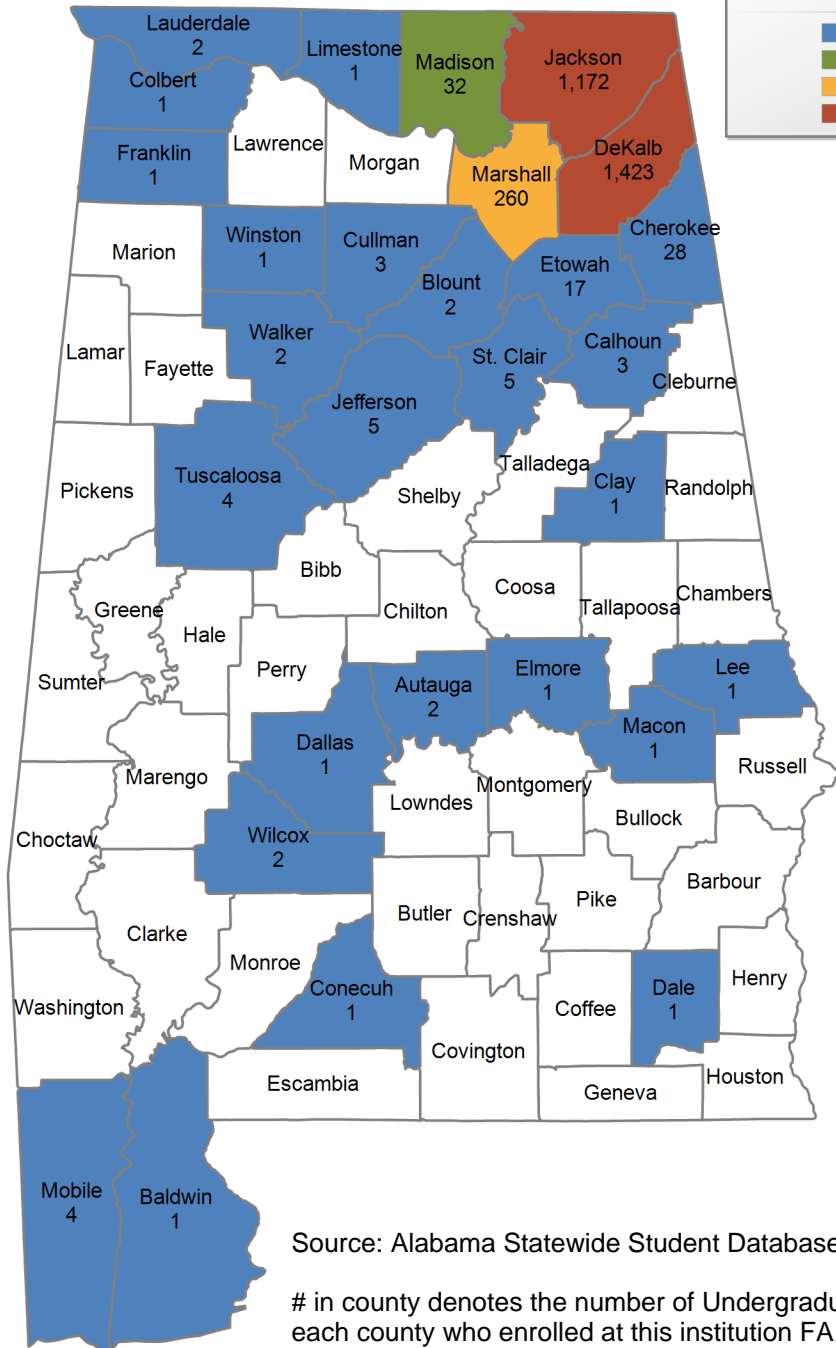

189 student(s) with an 'UNKNOWN' county is(are) not depicted on this map.

Northeast Alabama Community College

UNDERGRADUATE ENROLLMENT ONLY

UNDERGRADUATE STUDENTS

Total: 3,208
From Alabama: 3,167

Source: Alabama Statewide Student Database

in county denotes the number of Undergraduate students from each county who enrolled at this institution FA 2024.