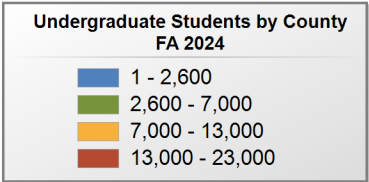

INSTITUTIONAL STUDENT PROFILES FALL 2024

ALABAMA COMMISSION ON HIGHER EDUCATION

COUNTY MAPS

Source: Alabama Statewide Student Database

<https://www.ache.edu>

5,983 student(s) with an 'UNKNOWN' county is(are) not depicted on this map.

ALL ALABAMA PUBLIC INSTITUTIONS

UNDERGRADUATE ENROLLMENT ONLY

UNDERGRADUATE STUDENTS

Total: 227,973
From Alabama: 173,829

Source: Alabama Statewide Student Database

in county denotes the number of Undergraduate students from each county who enrolled at Alabama public institutions FA 2024.