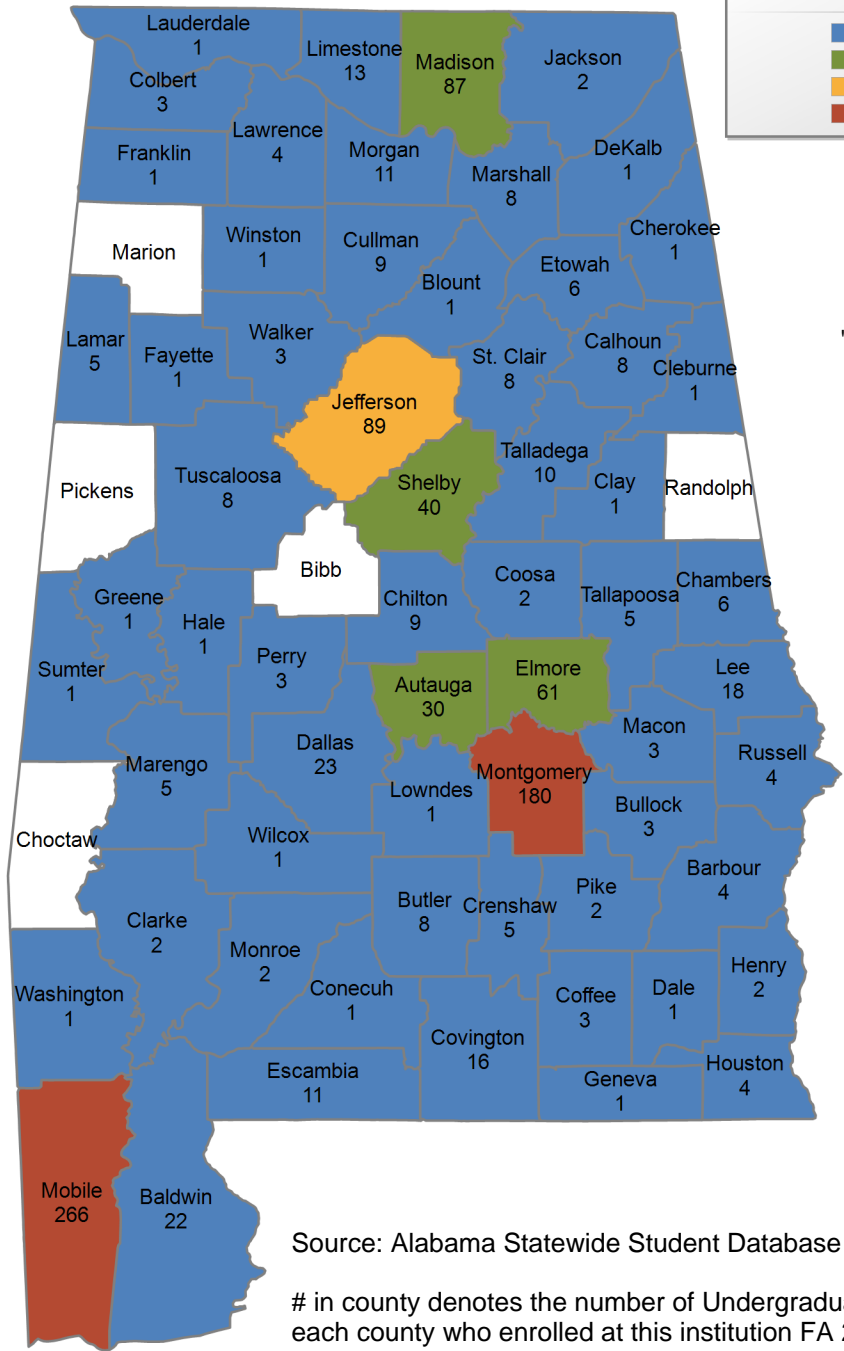

150 student(s) with an 'UNKNOWN' county is(are) not depicted on this map.

Faulkner University

UNDERGRADUATE ENROLLMENT ONLY

UNDERGRADUATE STUDENTS

Total: 1,766
From Alabama: 1,181

Source: Alabama Statewide Student Database