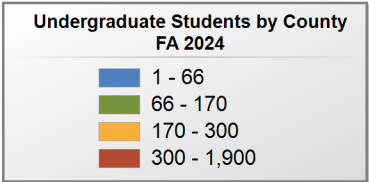

UNDERGRADUATE ENROLLMENT ONLY

UNDERGRADUATE STUDENTS

Total: 2,917
From Alabama: 2,709

Source: Alabama Statewide Student Database

in county denotes the number of Undergraduate students from each county who enrolled at this institution FA 2024.