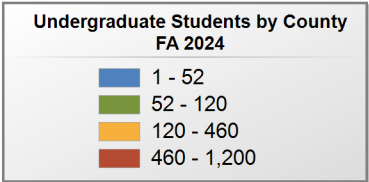

Auburn University

UNDERGRADUATE ENROLLMENT ONLY

UNDERGRADUATE STUDENTS

Total: 27,907
From Alabama: 15,894

Source: Alabama Statewide Student Database

in county denotes the number of Undergraduate students from each county who enrolled at this institution FA 2024.