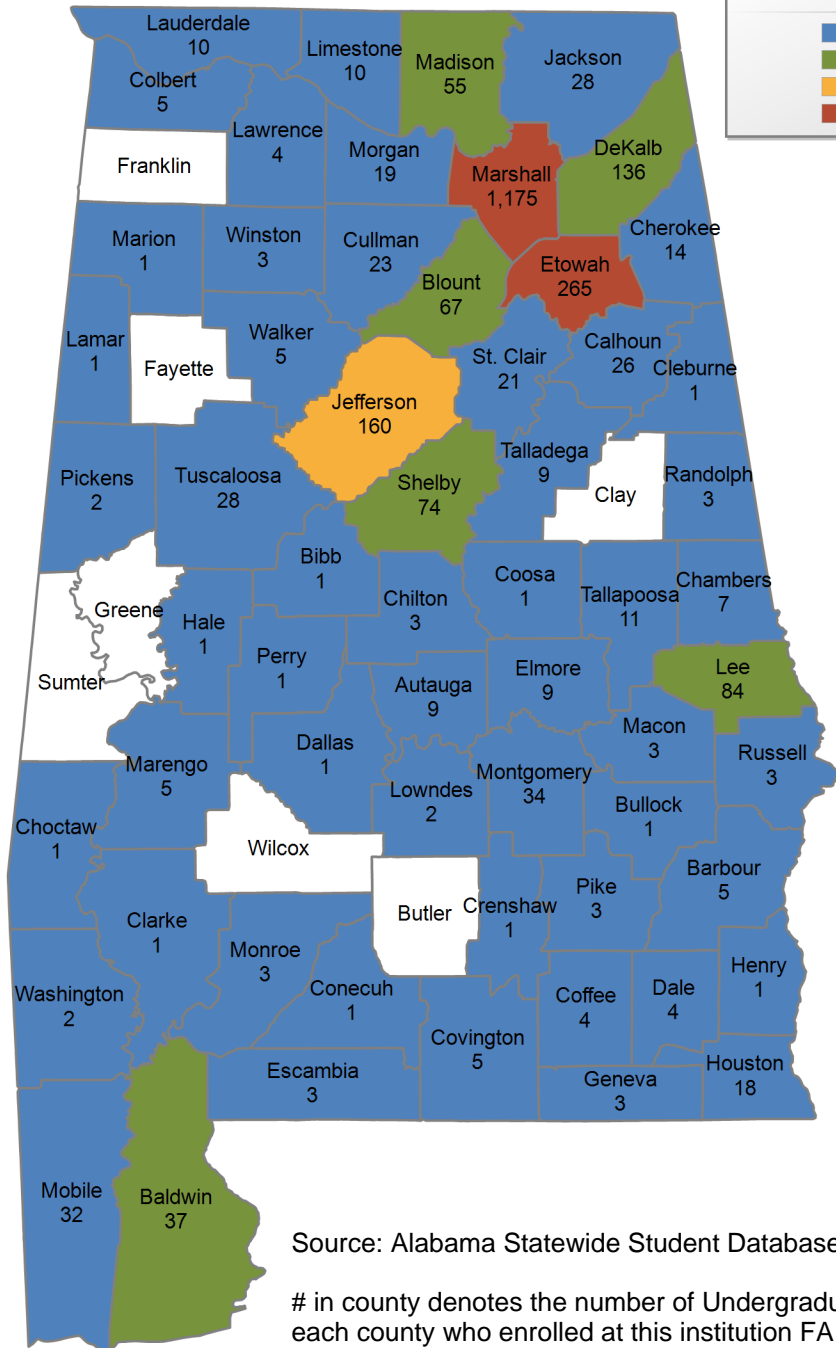

264 student(s) with an 'UNKNOWN' county is(are) not depicted on this map.

Snead State Community College

UNDERGRADUATE ENROLLMENT ONLY

UNDERGRADUATE STUDENTS

Total: 2,917
From Alabama: 2,709

Source: Alabama Statewide Student Database

in county denotes the number of Undergraduate students from each county who enrolled at this institution FA 2024.