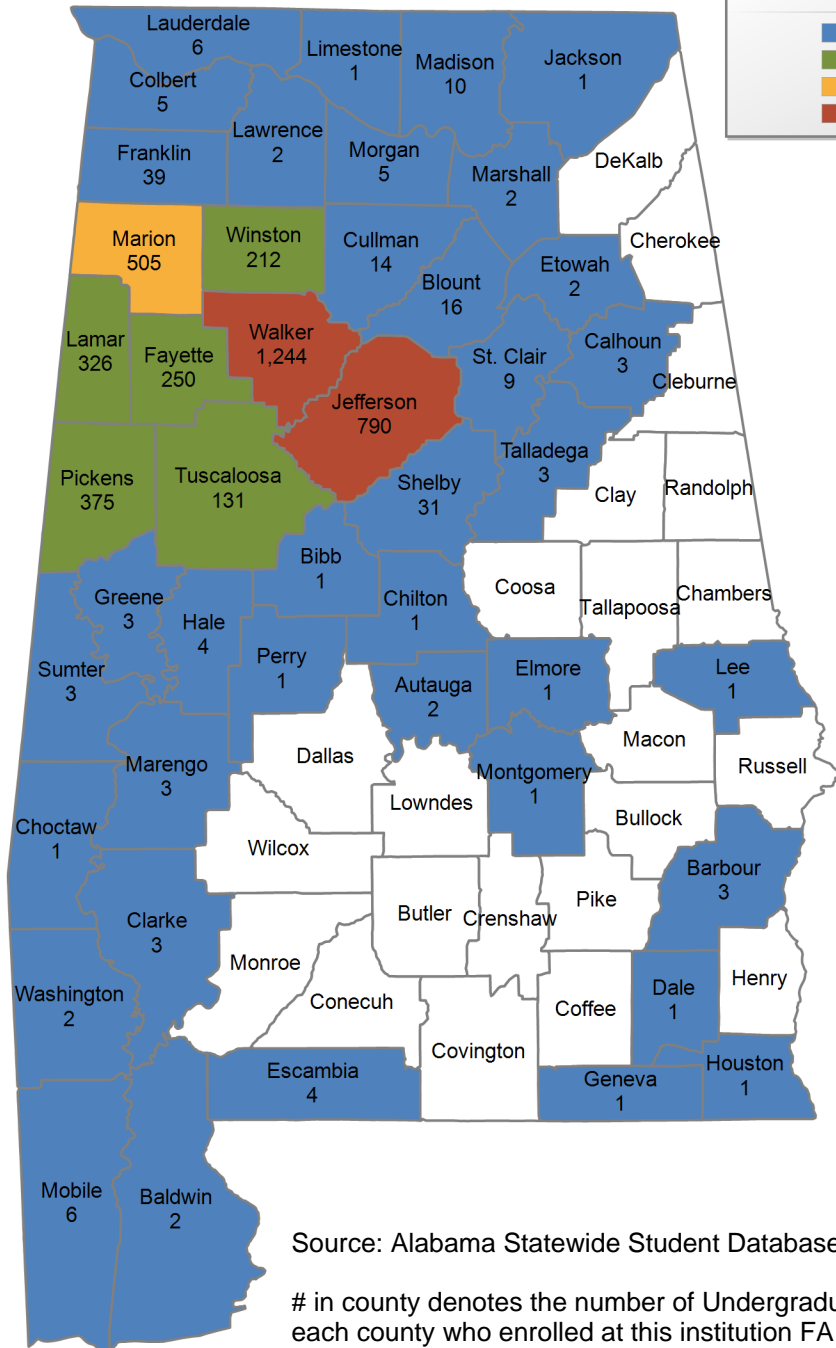

212 student(s) with an 'UNKNOWN' county is(are) not depicted on this map.

Bevill State Community College

UNDERGRADUATE ENROLLMENT ONLY

UNDERGRADUATE STUDENTS

Total: 4,378
From Alabama: 4,239

Source: Alabama Statewide Student Database

in county denotes the number of Undergraduate students from each county who enrolled at this institution FA 2024.