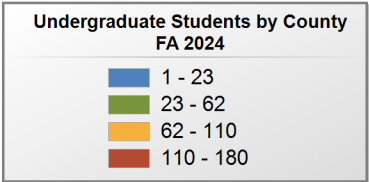

UNDERGRADUATE ENROLLMENT ONLY

UNDERGRADUATE STUDENTS

Total: 9,389
From Alabama: 6,927

Source: Alabama Statewide Student Database

in county denotes the number of Undergraduate students from each county who enrolled at this institution FA 2024.