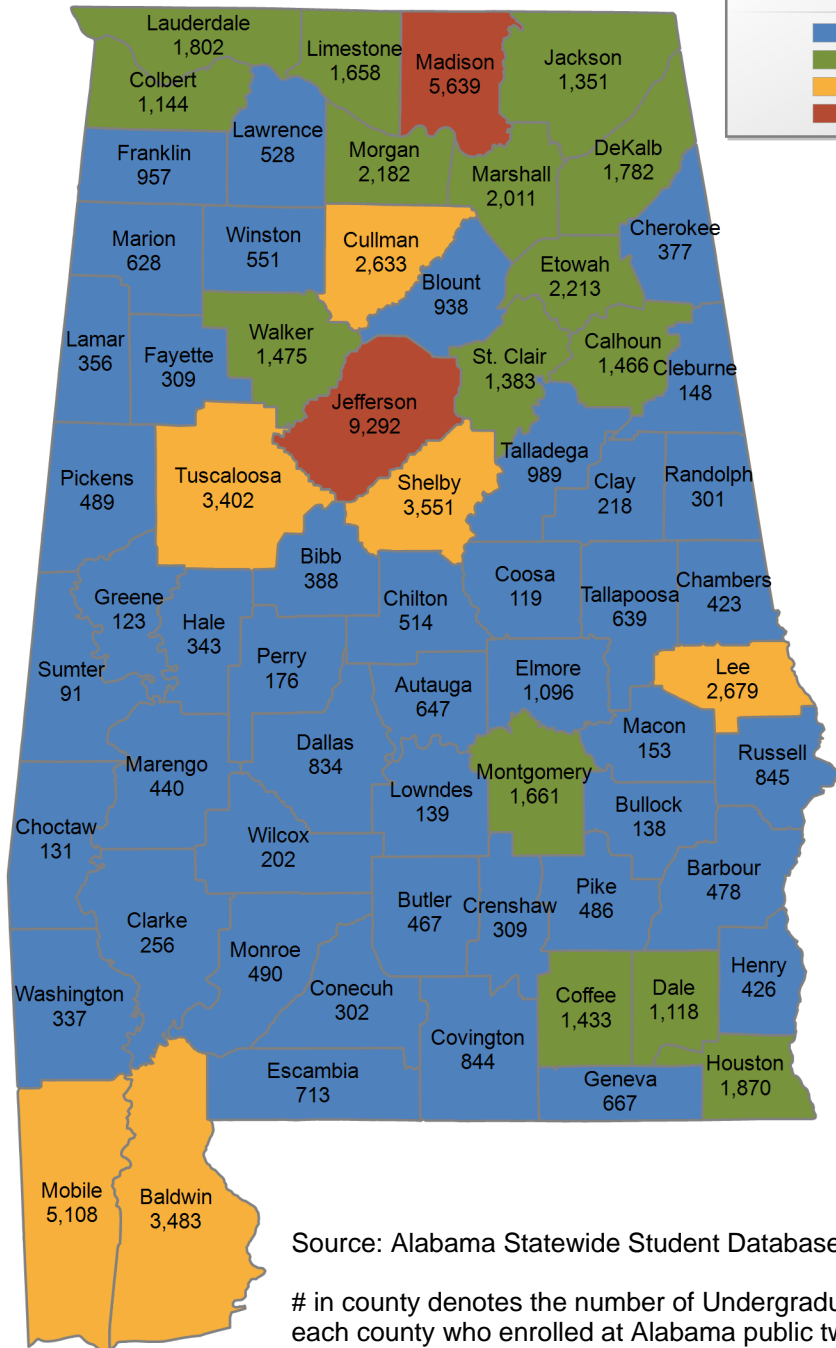

5,503 student(s) with an 'UNKNOWN' county is(are) not depicted on this map.

ALL ALABAMA PUBLIC 2-YEAR INSTITUTIONS

UNDERGRADUATE ENROLLMENT ONLY

UNDERGRADUATE STUDENTS

Total: 89,446
From Alabama: 85,844

Source: Alabama Statewide Student Database

in county denotes the number of Undergraduate students from each county who enrolled at Alabama public two-year institutions FA 2024.