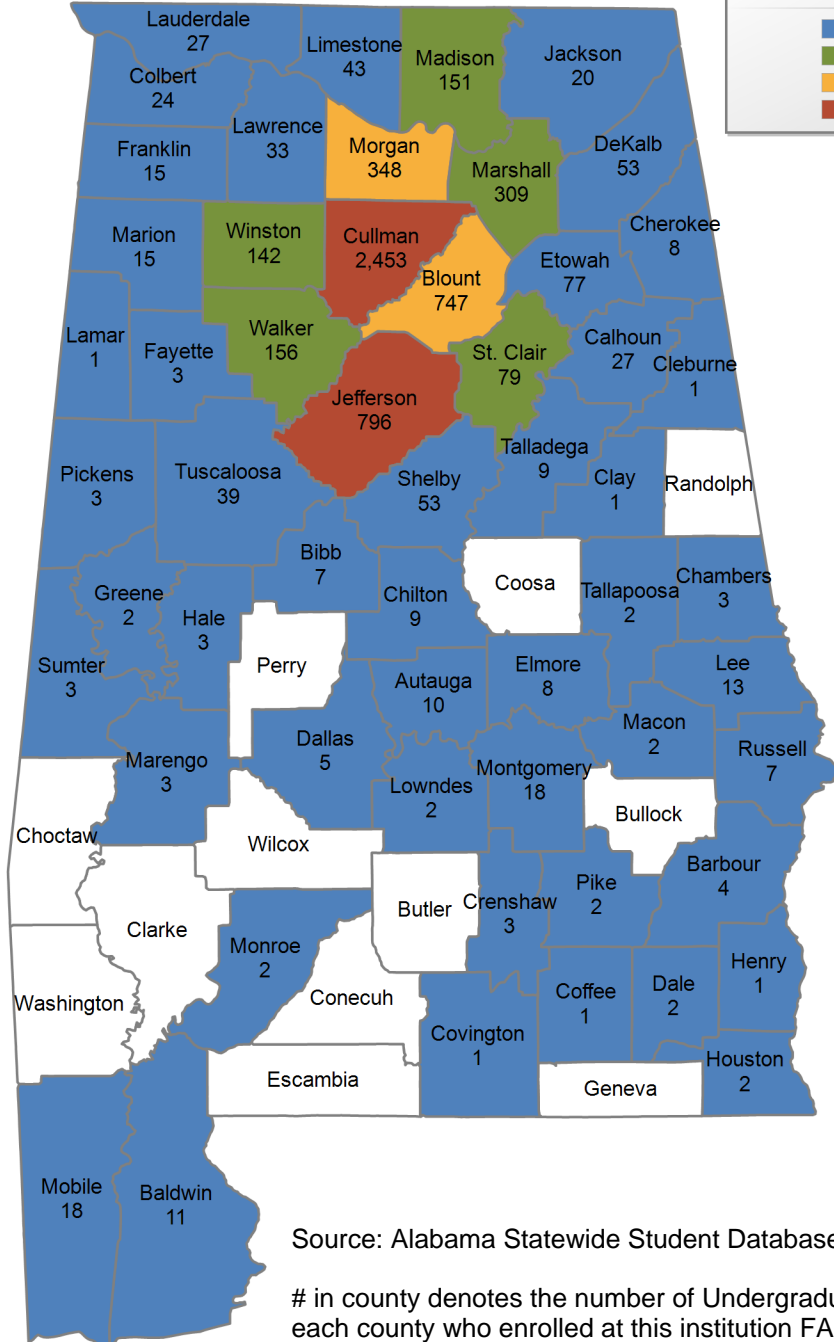

- 1 - 78
- 78 - 320
- 320 - 770
- 770 - 2,500

494 student(s) with an 'UNKNOWN' county is(are) not depicted on this map.

Wallace State Community College Hanceville

UNDERGRADUATE ENROLLMENT ONLY

UNDERGRADUATE STUDENTS

Total: 6,424
From Alabama: 6,271

Source: Alabama Statewide Student Database

in county denotes the number of Undergraduate students from each county who enrolled at this institution FA 2024.