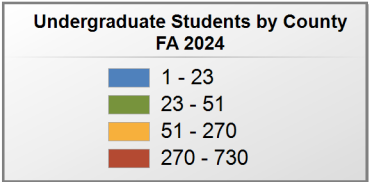

143 student(s) with an 'UNKNOWN' county is(are) not depicted on this map.

Lurleen B. Wallace Community College

UNDERGRADUATE ENROLLMENT ONLY

UNDERGRADUATE STUDENTS

Total: 2,063
From Alabama: 1,975

Source: Alabama Statewide Student Database

in county denotes the number of Undergraduate students from each county who enrolled at this institution FA 2024.