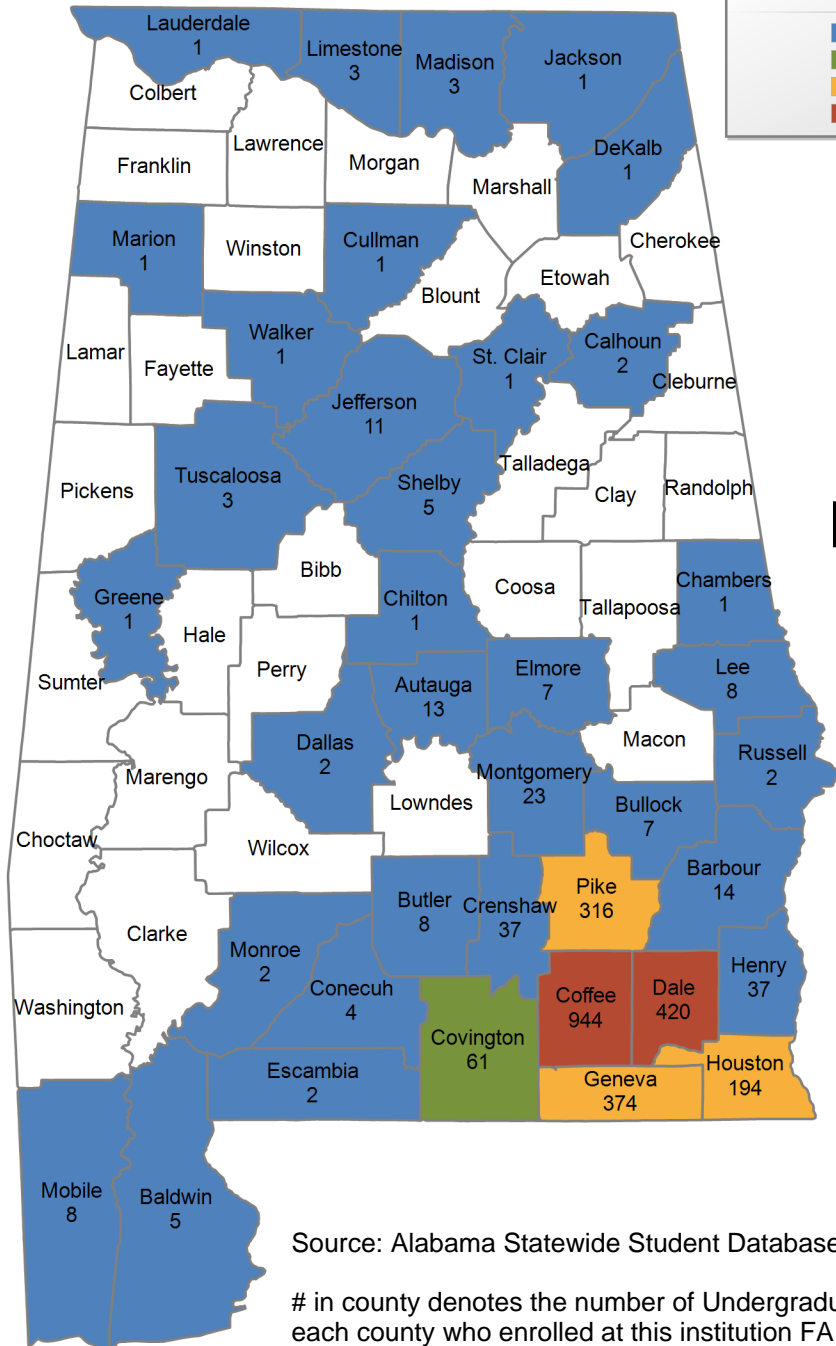

in county denotes the number of Undergraduate students from each county who enrolled at this institution FA 2024.

90 student(s) with an 'UNKNOWN' county is(are) not depicted on this map.

Enterprise State Community College