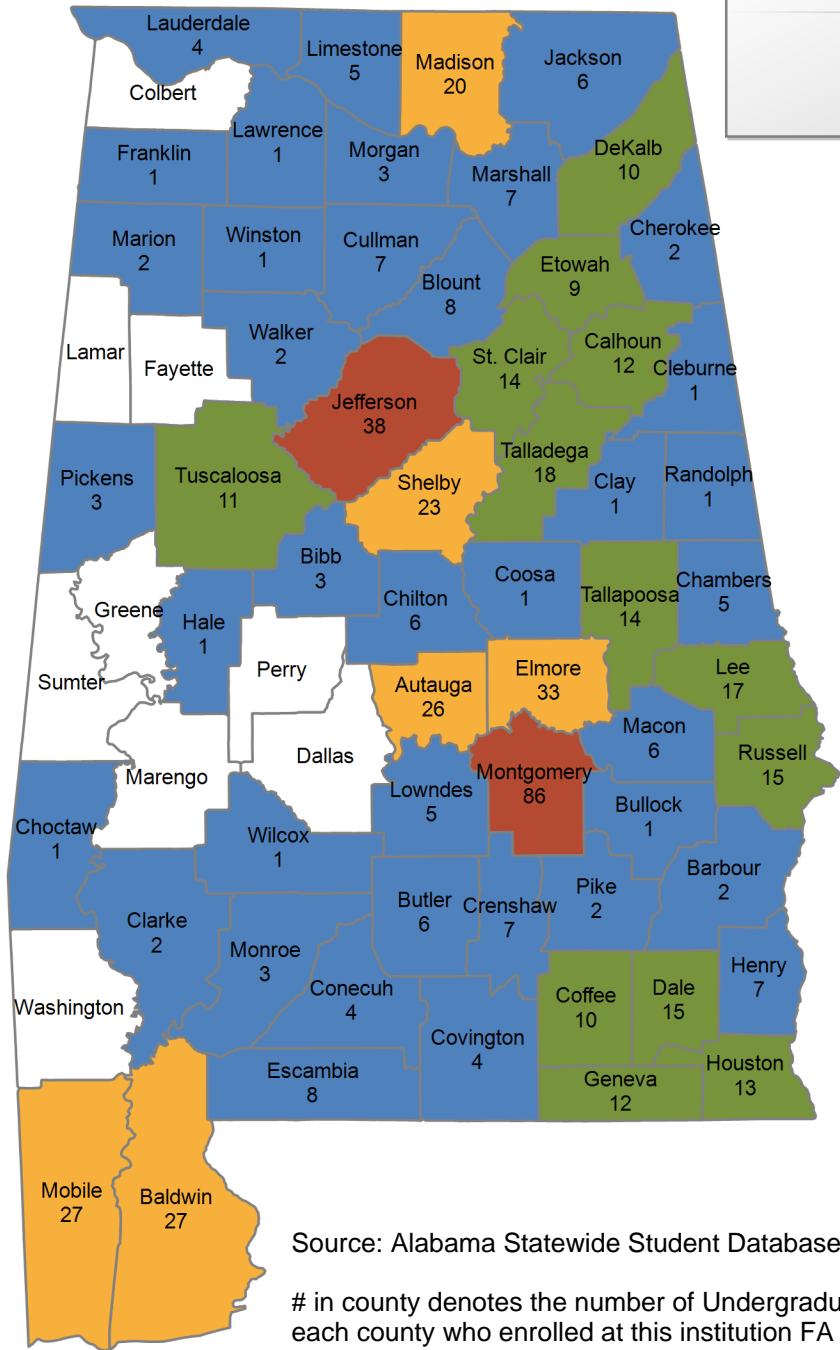

18 student(s) with an 'UNKNOWN' county is(are) not depicted on this map.

Huntingdon College

UNDERGRADUATE ENROLLMENT ONLY

UNDERGRADUATE STUDENTS

Total: 880
From Alabama: 598

Source: Alabama Statewide Student Database

in county denotes the number of Undergraduate students from each county who enrolled at this institution FA 2024.