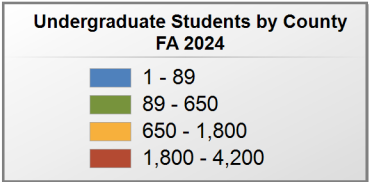

116 student(s) with an 'UNKNOWN' county is(are) not depicted on this map.

Jefferson State Community College

UNDERGRADUATE ENROLLMENT ONLY

UNDERGRADUATE STUDENTS

Total: 9,241
From Alabama: 8,999

Source: Alabama Statewide Student Database

in county denotes the number of Undergraduate students from each county who enrolled at this institution FA 2024.