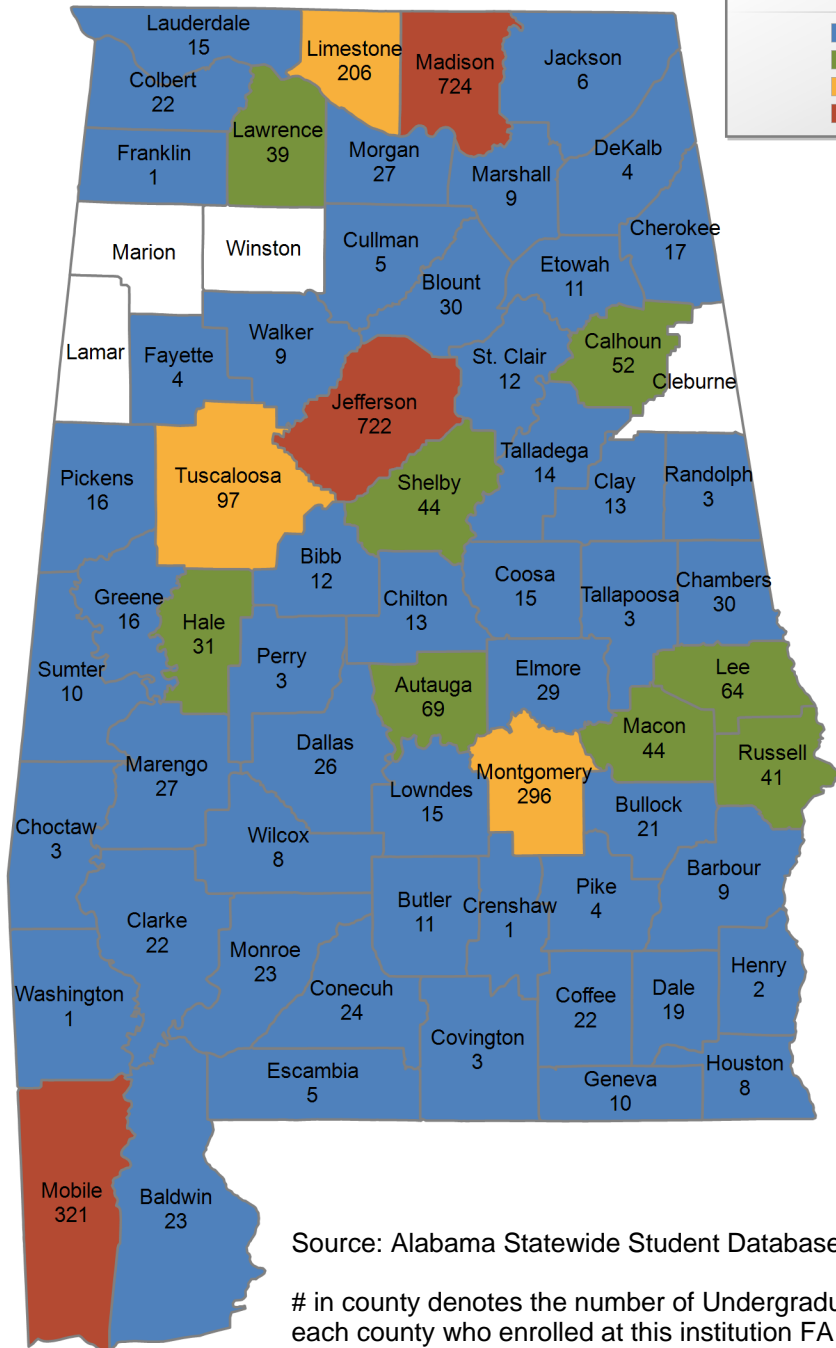

9 student(s) with an 'UNKNOWN' county is(are) not depicted on this map.

Alabama A&M University

UNDERGRADUATE ENROLLMENT ONLY

UNDERGRADUATE STUDENTS

Total: 6,370
From Alabama: 3,395

Source: Alabama Statewide Student Database

in county denotes the number of Undergraduate students from each county who enrolled at this institution FA 2024.