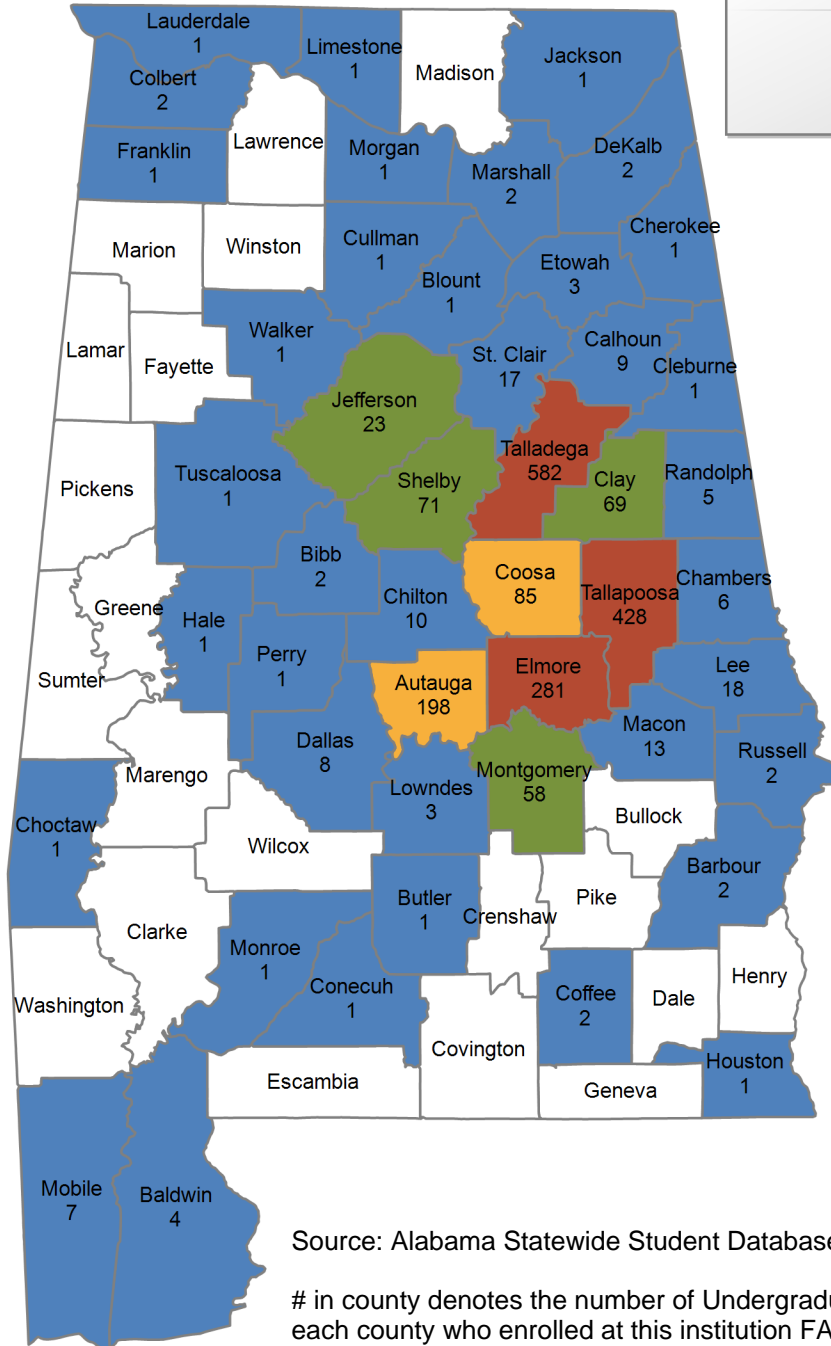

173 student(s) with an 'UNKNOWN' county is(are) not depicted on this map.

Central Alabama Community College

UNDERGRADUATE ENROLLMENT ONLY

UNDERGRADUATE STUDENTS

Total: 2,140
From Alabama: 2,103

Source: Alabama Statewide Student Database

in county denotes the number of Undergraduate students from each county who enrolled at this institution FA 2024.