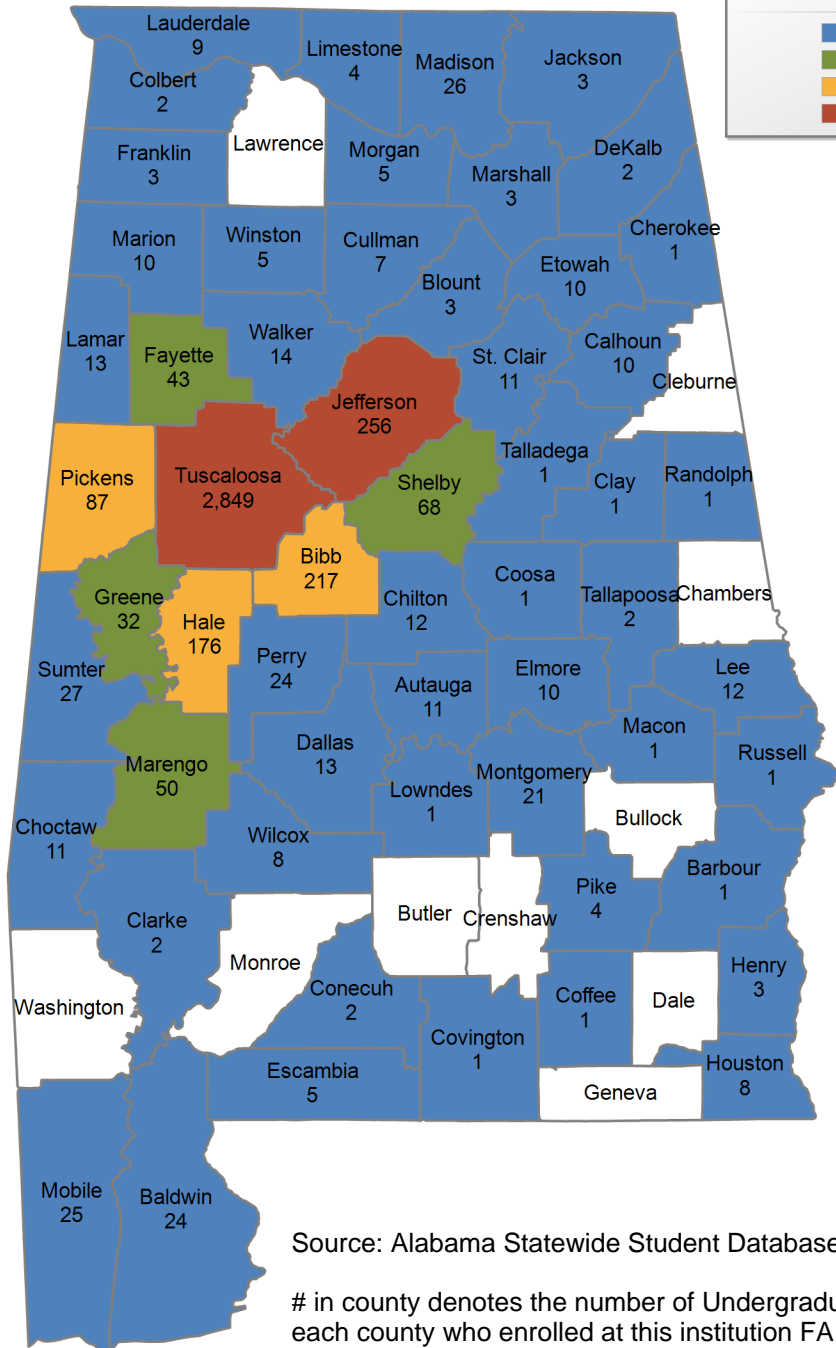

UNDERGRADUATE ENROLLMENT ONLY

UNDERGRADUATE STUDENTS

Total: 641
From Alabama: 614

Source: Alabama Statewide Student Database

in county denotes the number of Undergraduate students from each county who enrolled at this institution FA 2024.