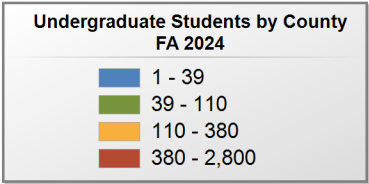

1 student(s) with an 'UNKNOWN' county is(are) not depicted on this map.

University of Alabama in Huntsville

UNDERGRADUATE ENROLLMENT ONLY

UNDERGRADUATE STUDENTS

Total: 6,834
From Alabama: 5,234

Source: Alabama Statewide Student Database

in county denotes the number of Undergraduate students from each county who enrolled at this institution FA 2024.