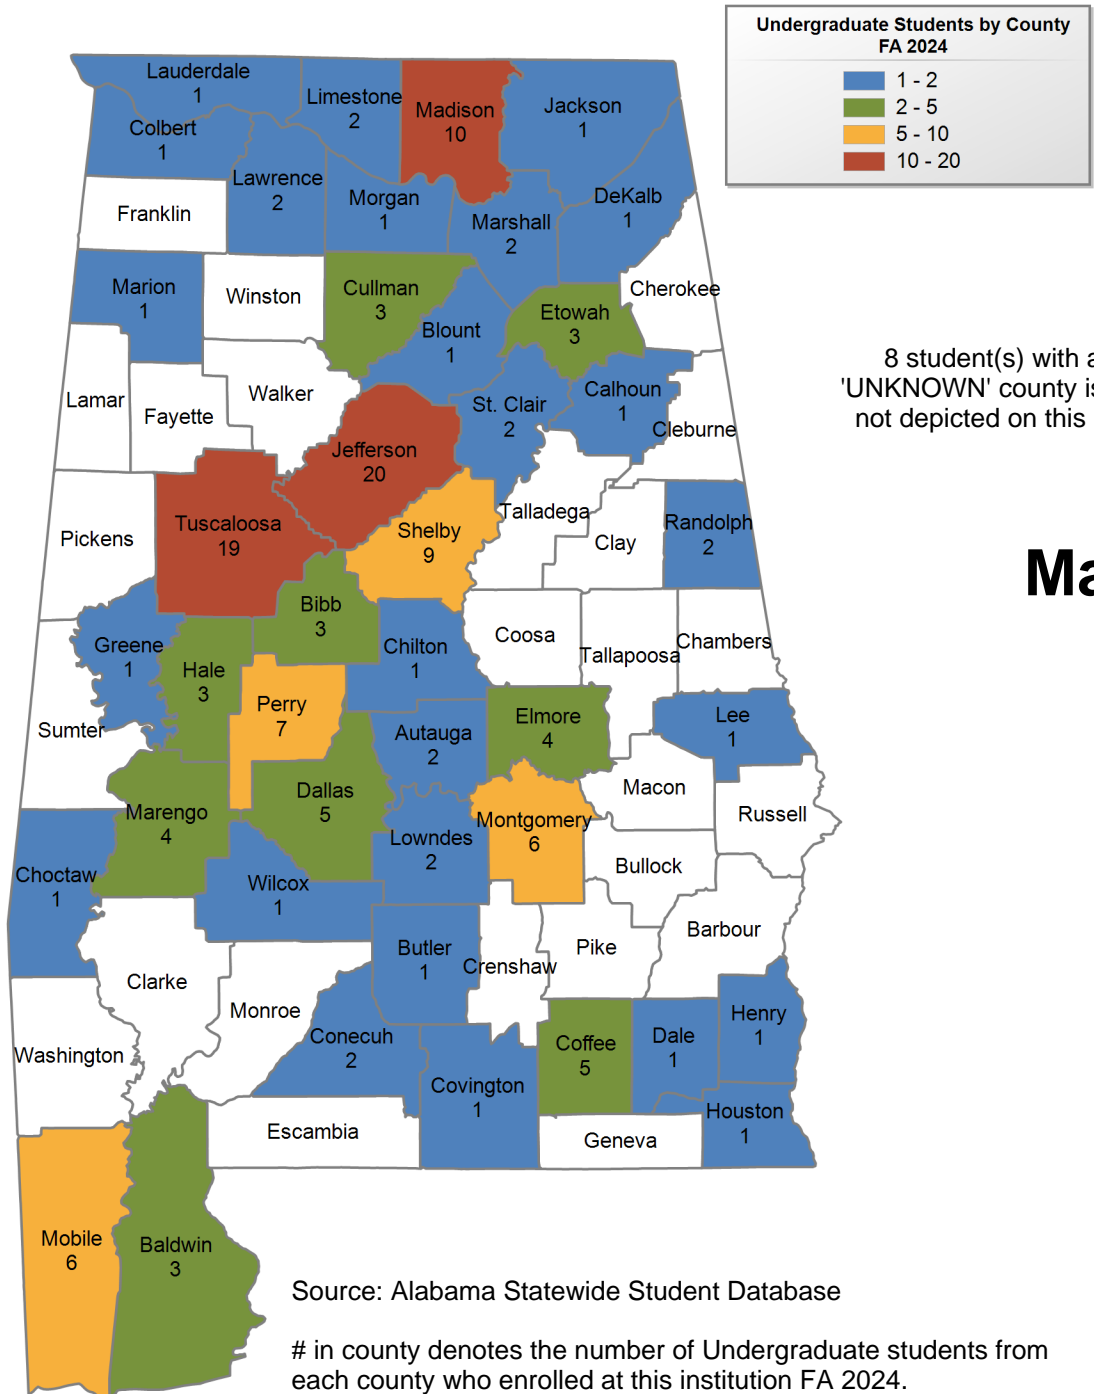

8 student(s) with an 'UNKNOWN' county is(are) not depicted on this map.

Marion Military Institute

UNDERGRADUATE ENROLLMENT ONLY

UNDERGRADUATE STUDENTS

Total: 332
From Alabama: 152

Source: Alabama Statewide Student Database