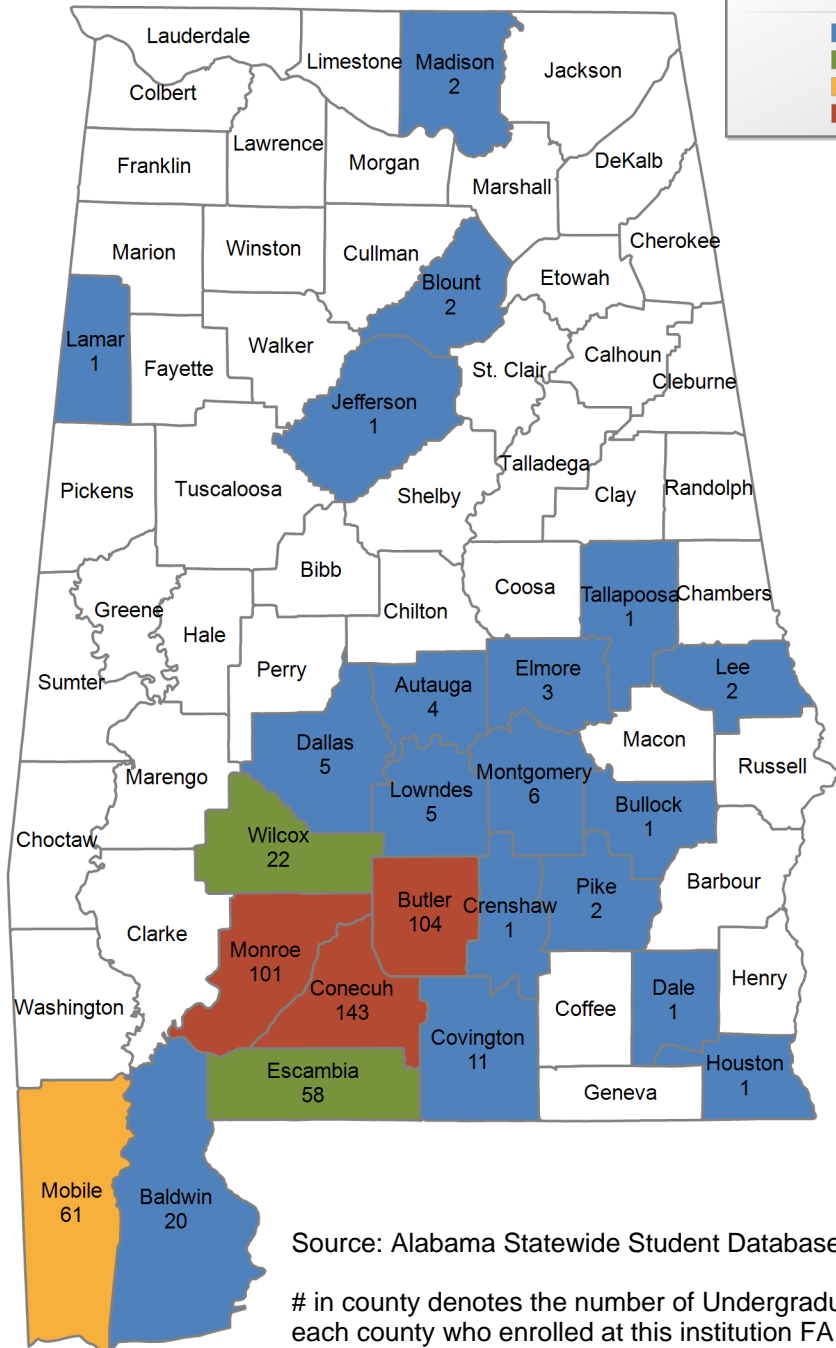

56 student(s) with an 'UNKNOWN' county is(are) not depicted on this map.

Reid State Technical College

UNDERGRADUATE ENROLLMENT ONLY

UNDERGRADUATE STUDENTS

Total: 641
From Alabama: 614

Source: Alabama Statewide Student Database

in county denotes the number of Undergraduate students from each county who enrolled at this institution FA 2024.