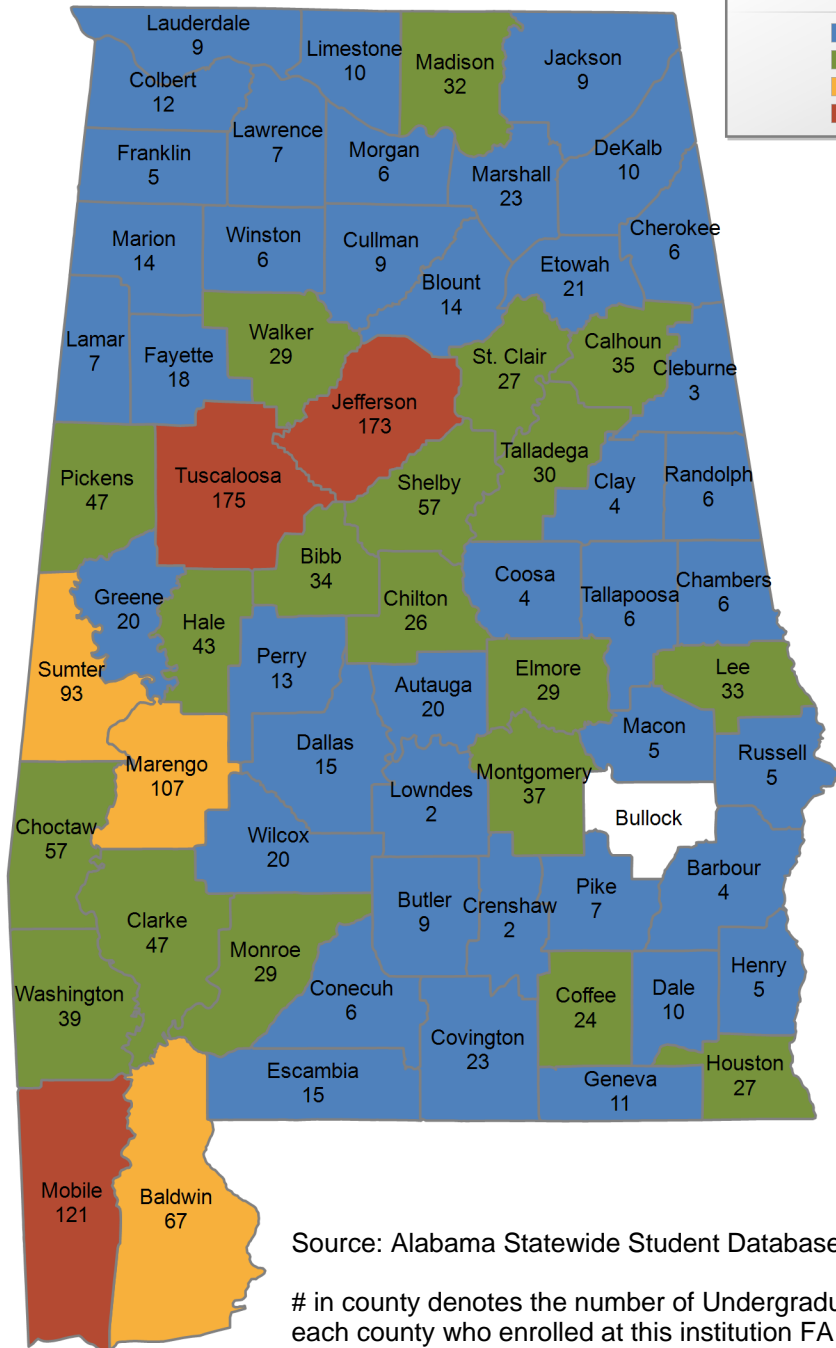

1 student(s) with an 'UNKNOWN' county is(are) not depicted on this map.

University of West Alabama

UNDERGRADUATE ENROLLMENT ONLY

UNDERGRADUATE STUDENTS

Total: 2,990
From Alabama: 1,826

Source: Alabama Statewide Student Database

in county denotes the number of Undergraduate students from each county who enrolled at this institution FA 2024.