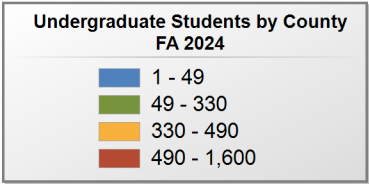

UNDERGRADUATE ENROLLMENT ONLY

UNDERGRADUATE STUDENTS

Total: 2,046
From Alabama: 2,026

Source: Alabama Statewide Student Database

in county denotes the number of Undergraduate students from each county who enrolled at this institution FA 2024.