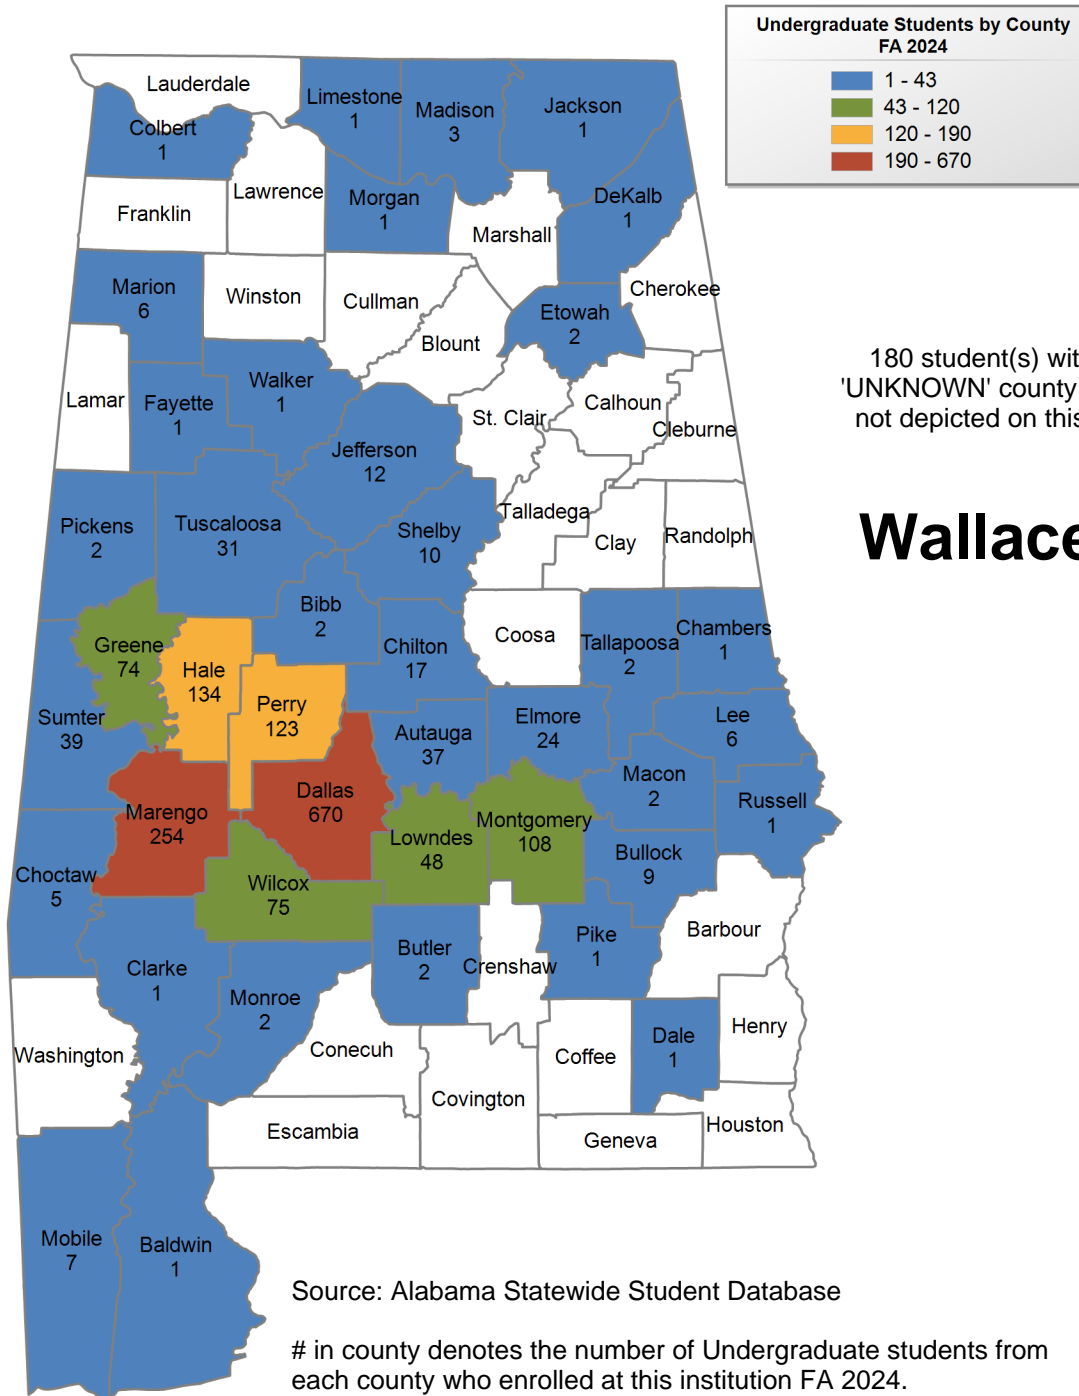

Wallace State Community College Hanceville

UNDERGRADUATE ENROLLMENT ONLY

UNDERGRADUATE STUDENTS

Total: 6,424
From Alabama: 6,271

Source: Alabama Statewide Student Database

in county denotes the number of Undergraduate students from each county who enrolled at this institution FA 2024.