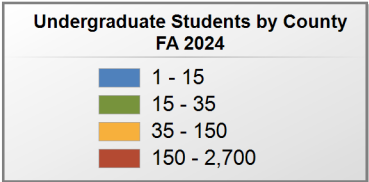

UNDERGRADUATE ENROLLMENT ONLY

UNDERGRADUATE STUDENTS

Total: 9,241
From Alabama: 8,999

Source: Alabama Statewide Student Database

in county denotes the number of Undergraduate students from each county who enrolled at this institution FA 2024.