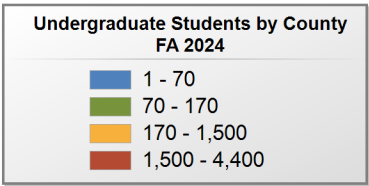

363 student(s) with an 'UNKNOWN' county is(are) not depicted on this map.

Calhoun Community College

UNDERGRADUATE ENROLLMENT ONLY

UNDERGRADUATE STUDENTS

Total: 9,119
From Alabama: 8,869

Source: Alabama Statewide Student Database
in county denotes the number of Undergraduate students from each county who enrolled at this institution FA 2024.