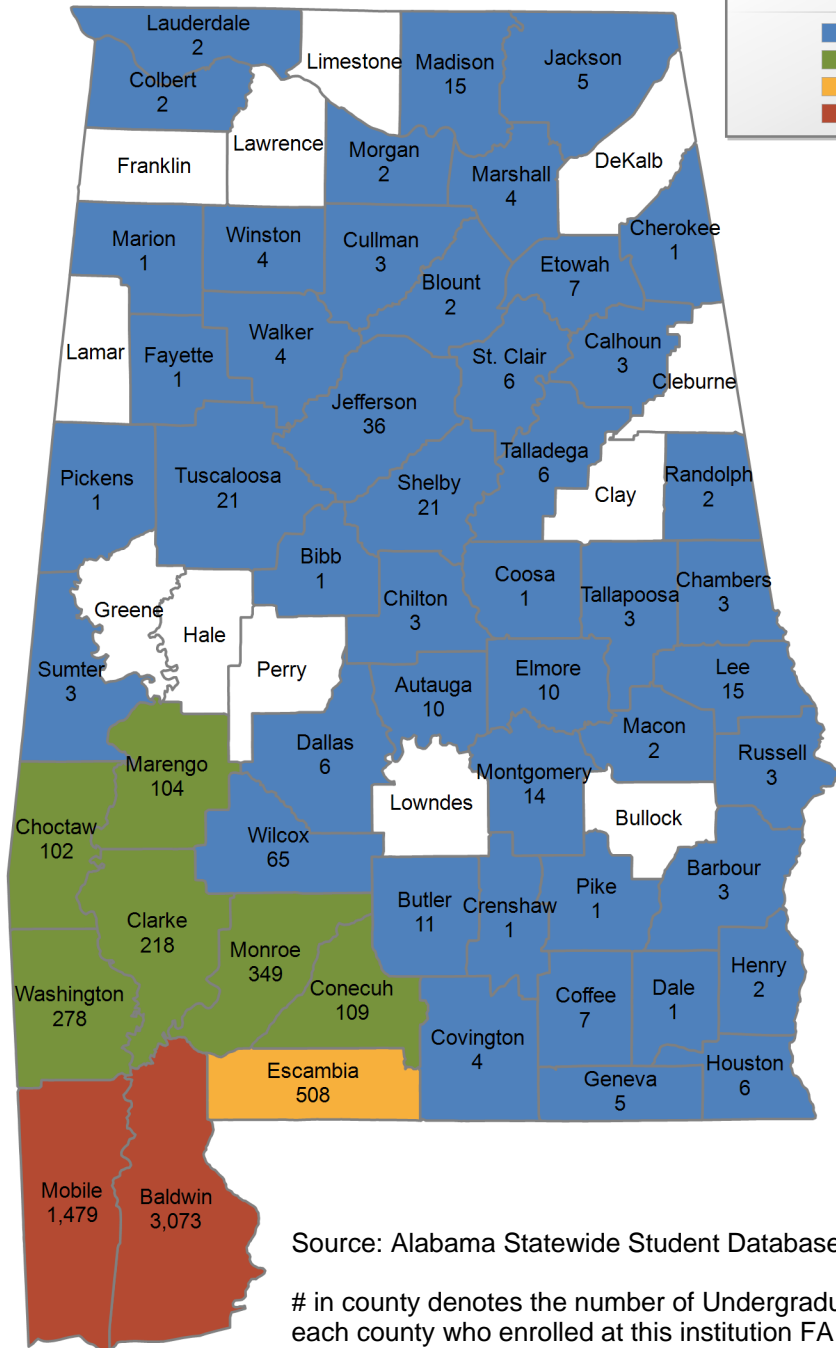

688 student(s) with an 'UNKNOWN' county is(are) not depicted on this map.

Coastal Alabama Community College

UNDERGRADUATE ENROLLMENT ONLY

UNDERGRADUATE STUDENTS

Total: 7,557
From Alabama: 7,237

Source: Alabama Statewide Student Database

in county denotes the number of Undergraduate students from each county who enrolled at this institution FA 2024.