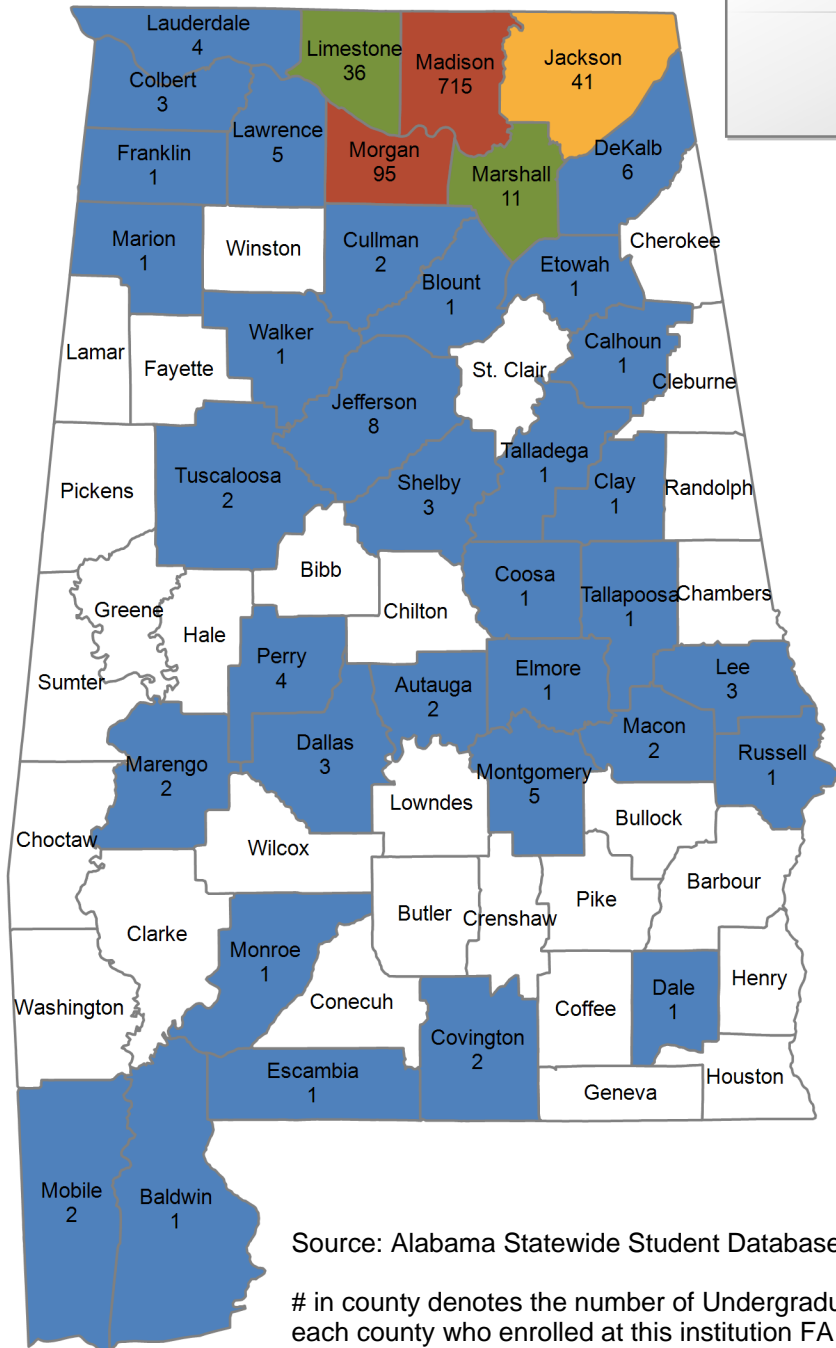

Chattahoochee Valley Community College

UNDERGRADUATE ENROLLMENT ONLY

UNDERGRADUATE STUDENTS

Total: 1,706
From Alabama: 1,344

Source: Alabama Statewide Student Database

in county denotes the number of Undergraduate students from each county who enrolled at this institution FA 2024.