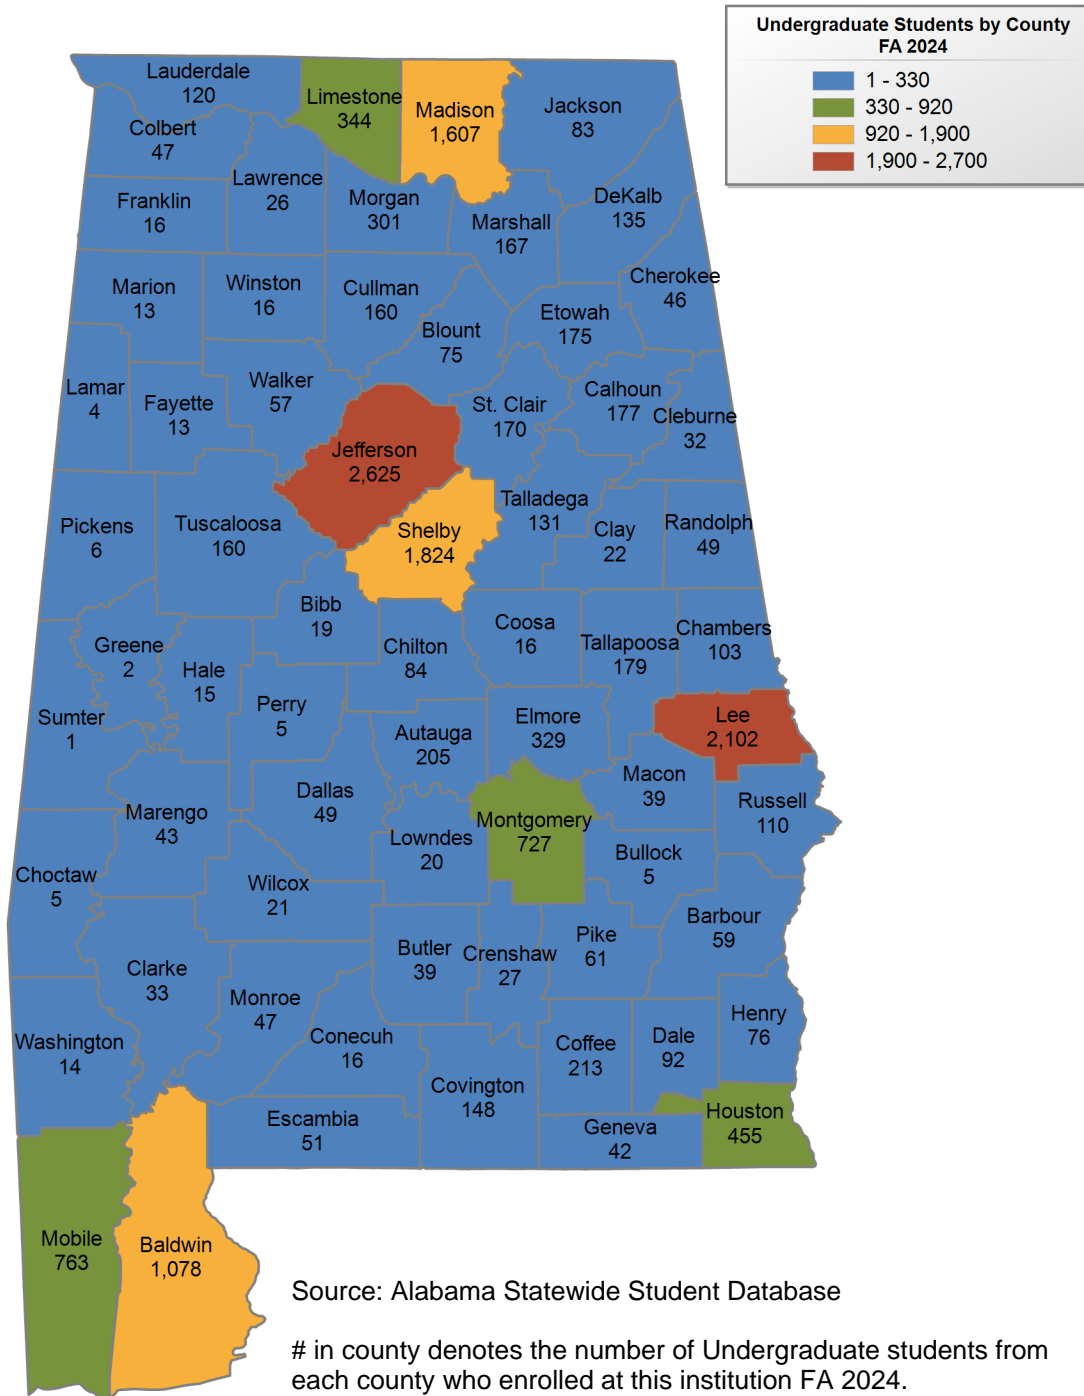

Undergraduate Students by County
FA 2024

Athens State University

UNDERGRADUATE ENROLLMENT ONLY

UNDERGRADUATE STUDENTS

Total: 2,543
From Alabama: 2,446

Source: Alabama Statewide Student Database

in county denotes the number of Undergraduate students from each county who enrolled at this institution FA 2024.