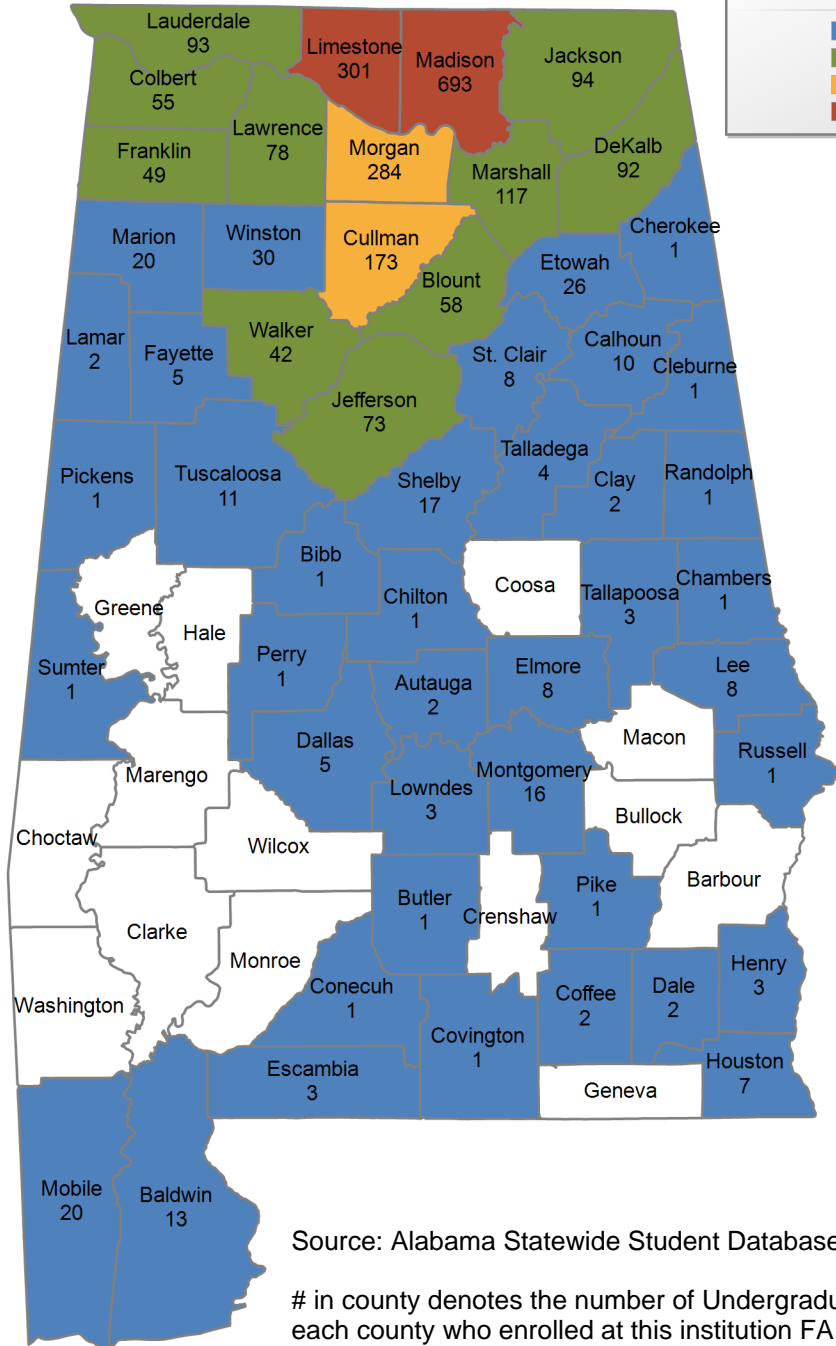

Athens State University

UNDERGRADUATE ENROLLMENT ONLY

UNDERGRADUATE STUDENTS

Total: 2,543
From Alabama: 2,446

Source: Alabama Statewide Student Database

in county denotes the number of Undergraduate students from each county who enrolled at this institution FA 2024.