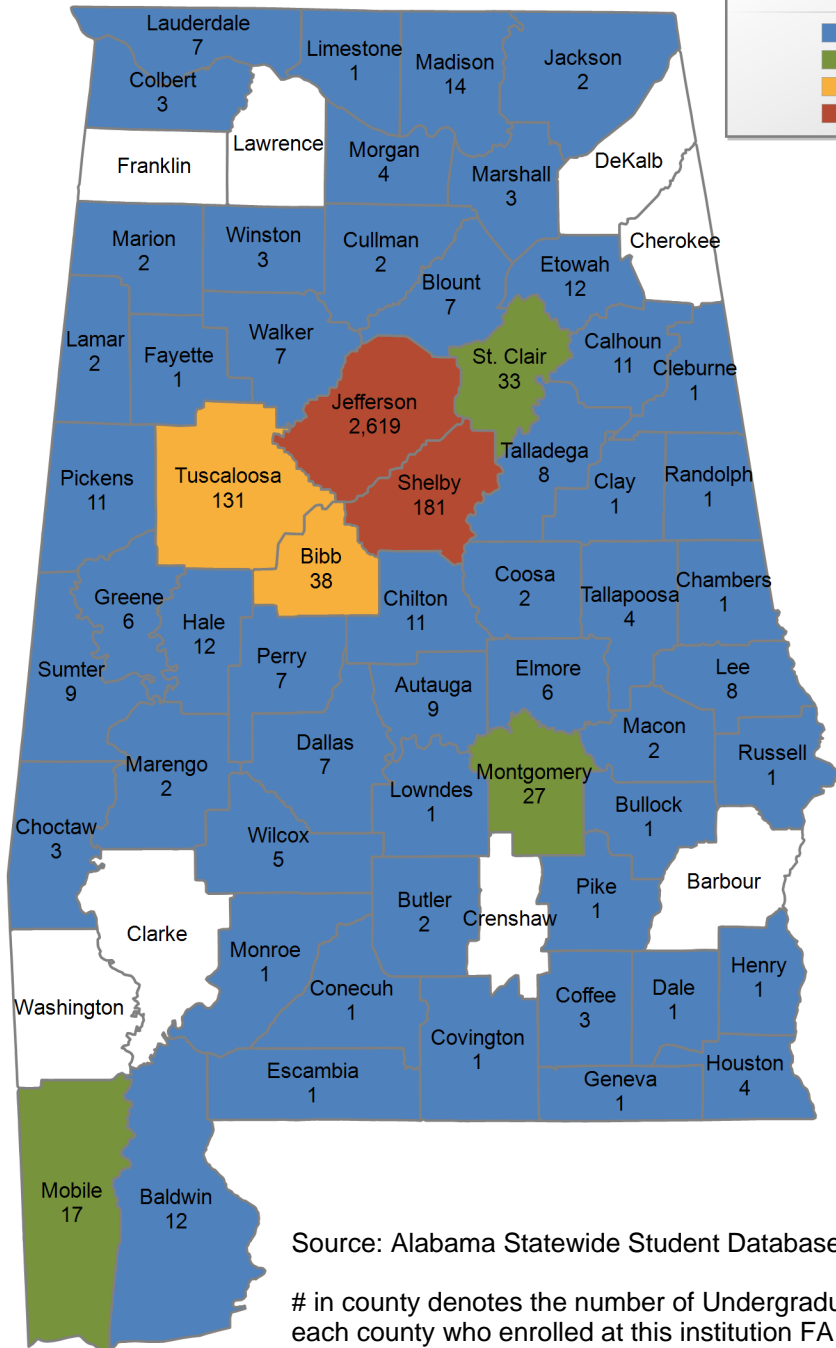

UNDERGRADUATE ENROLLMENT ONLY

UNDERGRADUATE STUDENTS

Total: 9,241
From Alabama: 8,999

Source: Alabama Statewide Student Database

in county denotes the number of Undergraduate students from each county who enrolled at this institution FA 2024.